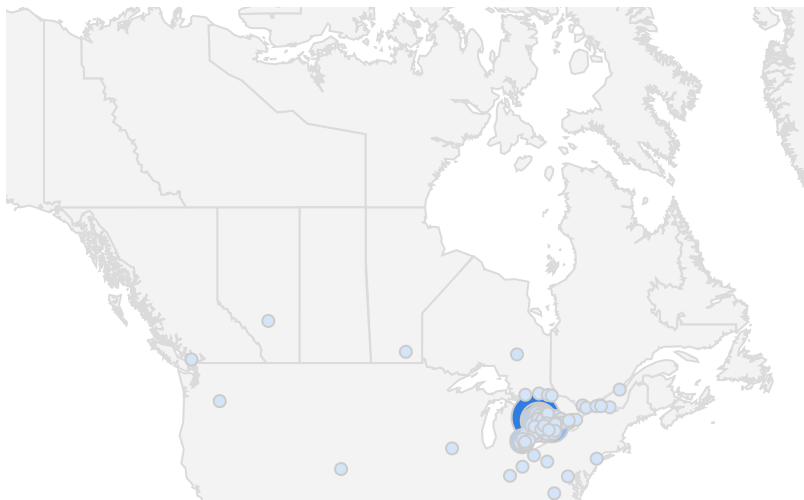

FILTER

AGE GROUP ▾

GENDER ▾

TOOL ▾

WEBSITE TRAFFIC BY LOCATION

	City	Users	Pageviews ▾
1.	Saugeen Shores	123	1,233
2.	(not set)	113	1,033
3.	Hanover	47	686
4.	Toronto	86	481
5.	Windsor	9	266
6.	Kincardine	41	249
7.	Owen Sound	36	221
8.	Collingwood	17	142
9.	Hamilton	26	112
10.	Midhurst	2	98
11.	Wingham	15	96
12.	South Bruce Peninsula	26	88
13.	Waterloo	10	84
14.	Erin	10	81
15.	Listowel	11	74
16.	Kitchener	18	64
17.	Sarnia	6	56
18.	Guelph	12	51
19.	Meaford	15	51
20.	Durham	9	48
21.	Goderich	5	44

1 - 100 / 116 < >

1 1,233

NOTE: The website data by location is data collected by Google Analytics and cannot be filtered using the age range, gender or tool filters at the top of the page.

JOB-SEEKER REFERRALS