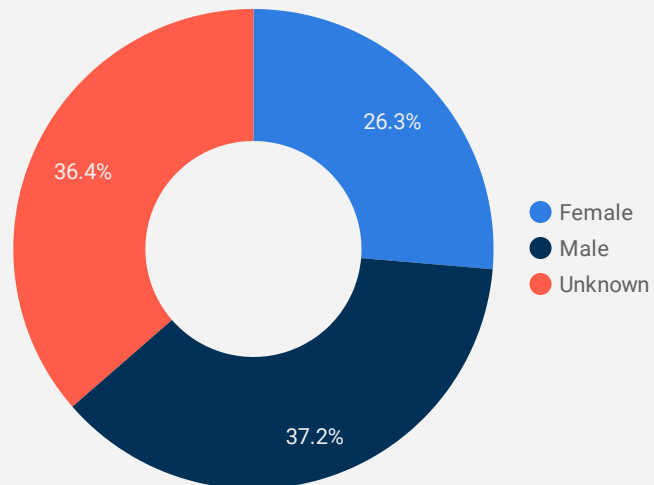

FILTER

AGE GROUP ▾

GENDER ▾

TOOL ▾

WEBSITE TRAFFIC BY LOCATION

	City	Users	Pageviews ▾
1.	Saugeen Shores	123	1,233
2.	(not set)	113	1,033
3.	Hanover	47	686
4.	Toronto	86	481
5.	Windsor	9	266
6.	Kincardine	41	249
7.	Owen Sound	36	221
8.	Collingwood	17	142
9.	Hamilton	26	112
10.	Midhurst	2	98
11.	Wingham	15	96
12.	South Bruce Peninsula	26	88
13.	Waterloo	10	84
14.	Erin	10	81
15.	Listowel	11	74
16.	Kitchener	18	64
17.	Sarnia	6	56
18.	Guelph	12	51
19.	Meaford	15	51
20.	Durham	9	48
21.	Goderich	5	44

1 - 100 / 116 < >

1 1,233

NOTE: The website data by location is data collected by Google Analytics and cannot be filtered using the age range, gender or tool filters at the top of the page.

JOB-SEEKER REFERRALS

Job Postings
525

Employers
210

Services
16

INTERACTIONS BY TOOL

2,344

INTERACTIONS BY AGE GROUP

INTERACTIONS BY GENDER

Source: Job search data is collected from user interactions with the job finding tools on the jobsinbruce.ca website.