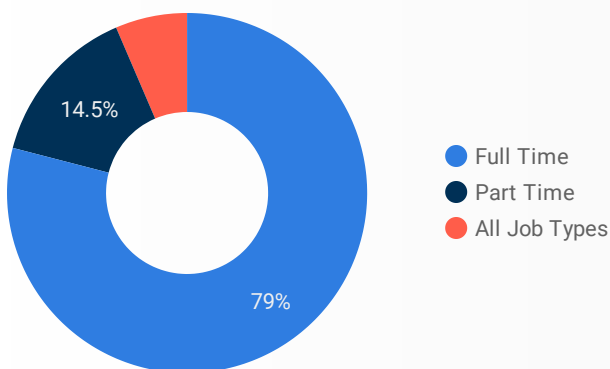

INTEREST BY JOB TYPE