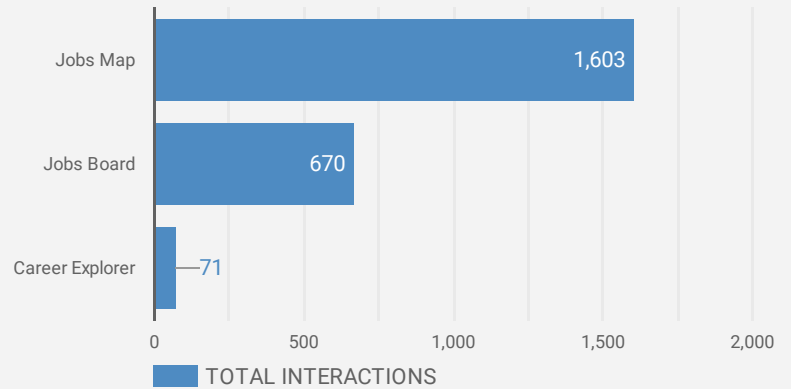

FILTER

AGE GROUP ▾

GENDER ▾

TOOL ▾

WEBSITE TRAFFIC BY LOCATION

	City	Users	Pageviews ▾
1.	Saugeen Shores	123	1,233
2.	(not set)	113	1,033
3.	Hanover	47	686
4.	Toronto	86	481
5.	Windsor	9	266
6.	Kincardine	41	249
7.	Owen Sound	36	221
8.	Collingwood	17	142
9.	Hamilton	26	112
10.	Midhurst	2	98
11.	Wingham	15	96
12.	South Bruce Peninsula	26	88
13.	Waterloo	10	84
14.	Erin	10	81
15.	Listowel	11	74
16.	Kitchener	18	64
17.	Sarnia	6	56
18.	Guelph	12	51
19.	Meaford	15	51
20.	Durham	9	48
21.	Goderich	5	44

1 - 100 / 116 < >

1 1,233

NOTE: The website data by location is data collected by Google Analytics and cannot be filtered using the age range, gender or tool filters at the top of the page.

JOB-SEEKER REFERRALS

Job Postings
525

Employers
210

Services
16

INTERACTIONS BY TOOL

2,344

INTERACTIONS BY AGE GROUP

INTERACTIONS BY GENDER

Source: Job search data is collected from user interactions with the job finding tools on the jobsinbruce.ca website.