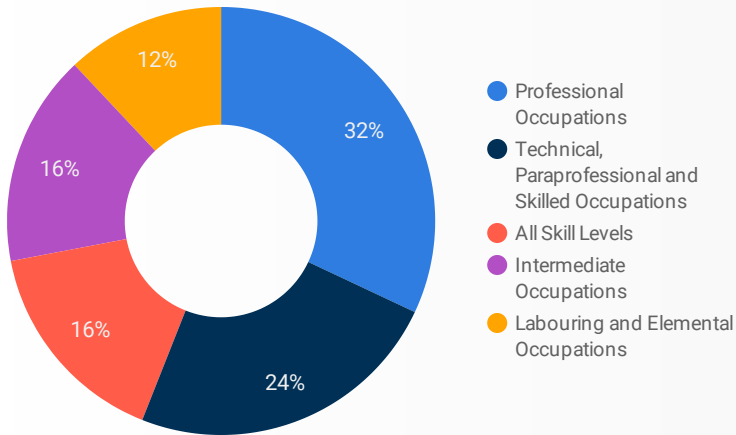

Job Postings
525

Employers
210

Services
16

INTERACTIONS BY TOOL

2,344

INTERACTIONS BY AGE GROUP

INTERACTIONS BY GENDER

Source: Job search data is collected from user interactions with the job finding tools on the jobsinbruce.ca website.

FILTER

AGE GROUP ▾

GENDER ▾

TOOL ▾

INTEREST BY SKILL TYPE

TOP EMPLOYERS & AGENCIES

EMPLOYER	POSTINGS ▾
We Check	34
Hi-Berry Farm Inc	33
Corporation of the County of Bruce	33
Bruce Peninsula Association for Community ...	32
The Organization of Canadian Nuclear Indus...	30
The Co-operators Insurance	28
Coach House INN	27
Gene Munnn Contracting	26
Peninsula Property Maintenance	25
Saugeen Golf Club	25
Georgian Bay Window & Door	24
Tara Pharmacy	23
Sun Communities, Inc.	23
Aecon Group Inc. - Kincardine	23
CPUS Engineering Staffing Solutions	21

INTEREST BY SKILL LEVEL

TOP OCCUPATIONS

4-DIGIT NOC CODE	POSTINGS ▾
Retail salespersons	89
Landscaping and grounds maintenance lab...	68
Construction trades helpers and labourers	63
Cooks	60
Delivery and courier service drivers	55
General farm workers	50
Construction managers	50
Carpenters	48
Receptionists	48
Bus drivers, subway operators and other tran...	43
Other customer and information services rep...	40
Home support workers, housekeepers and rel...	39
Administrative assistants	35
Urban and land use planners	30
Manufacturing managers	24