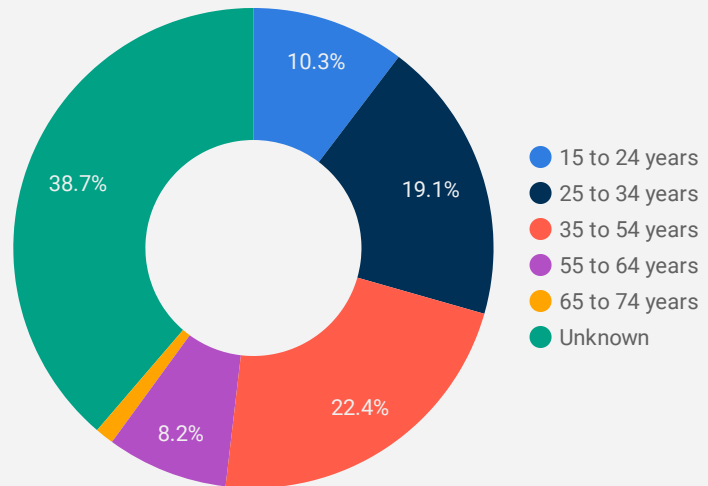

FILTER

AGE GROUP ▾

GENDER ▾

TOOL ▾

WEBSITE TRAFFIC BY LOCATION

	City	Users	Pageviews ▾
1.	Saugeen Shores	123	1,233
2.	(not set)	113	1,033
3.	Hanover	47	686
4.	Toronto	86	481
5.	Windsor	9	266
6.	Kincardine	41	249
7.	Owen Sound	36	221
8.	Collingwood	17	142
9.	Hamilton	26	112
10.	Midhurst	2	98
11.	Wingham	15	96
12.	South Bruce Peninsula	26	88
13.	Waterloo	10	84
14.	Erin	10	81
15.	Listowel	11	74
16.	Kitchener	18	64
17.	Sarnia	6	56
18.	Guelph	12	51
19.	Meaford	15	51
20.	Durham	9	48
21.	Goderich	5	44

1 - 100 / 116 < >

1 1,233

NOTE: The website data by location is data collected by Google Analytics and cannot be filtered using the age range, gender or tool filters at the top of the page.

JOB-SEEKER REFERRALS

Job Postings
525

Employers
210

Services
16

INTERACTIONS BY TOOL

2,344

INTERACTIONS BY AGE GROUP

INTERACTIONS BY GENDER

Source: Job search data is collected from user interactions with the job finding tools on the jobsinbruce.ca website.