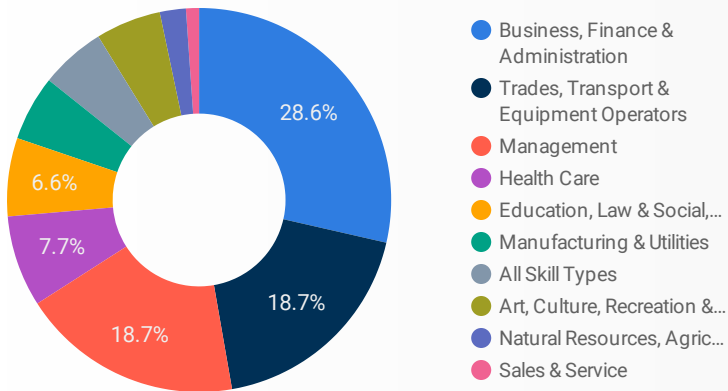

FILTER

AGE GROUP ▾

GENDER ▾

TOOL ▾

INTEREST BY SKILL TYPE