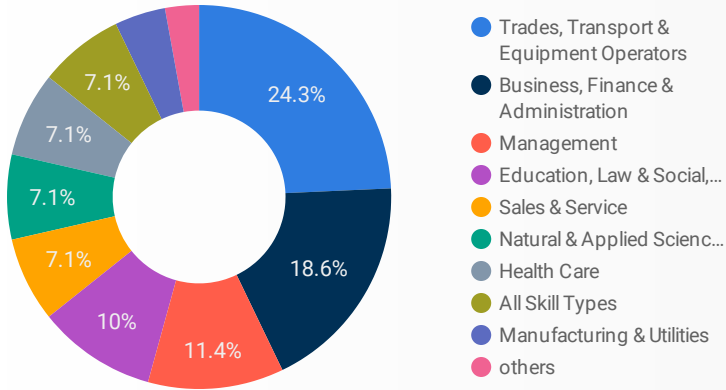

FILTER

AGE GROUP ▾

GENDER ▾

TOOL ▾

INTEREST BY SKILL TYPE