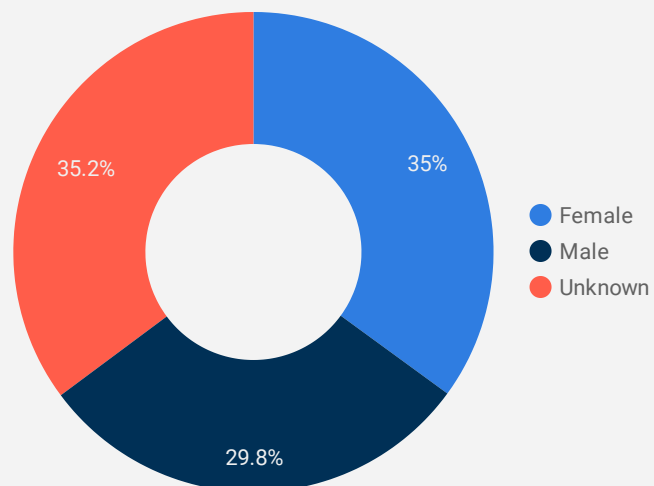

FILTER

AGE GROUP ▾

GENDER ▾

TOOL ▾

WEBSITE TRAFFIC BY LOCATION

	City	Users	Pageviews ▾
1.	Saugeen Shores	123	1,233
2.	(not set)	113	1,033
3.	Hanover	47	686
4.	Toronto	86	481
5.	Windsor	9	266
6.	Kincardine	41	249
7.	Owen Sound	36	221
8.	Collingwood	17	142
9.	Hamilton	26	112
10.	Midhurst	2	98
11.	Wingham	15	96
12.	South Bruce Peninsula	26	88
13.	Waterloo	10	84
14.	Erin	10	81
15.	Listowel	11	74
16.	Kitchener	18	64
17.	Sarnia	6	56
18.	Meaford	15	51
19.	Guelph	12	51
20.	Durham	9	48
21.	Goderich	5	44

1 - 100 / 116 < >

1 1,233

NOTE: The website data by location is data collected by Google Analytics and cannot be filtered using the age range, gender or tool filters at the top of the page.

JOB-SEEKER REFERRALS

Job Postings
612

Employers
175

Services
9

INTERACTIONS BY TOOL

2,173

INTERACTIONS BY AGE GROUP

INTERACTIONS BY GENDER

Source: Job search data is collected from user interactions with the job finding tools on the jobsinbruce.ca website.