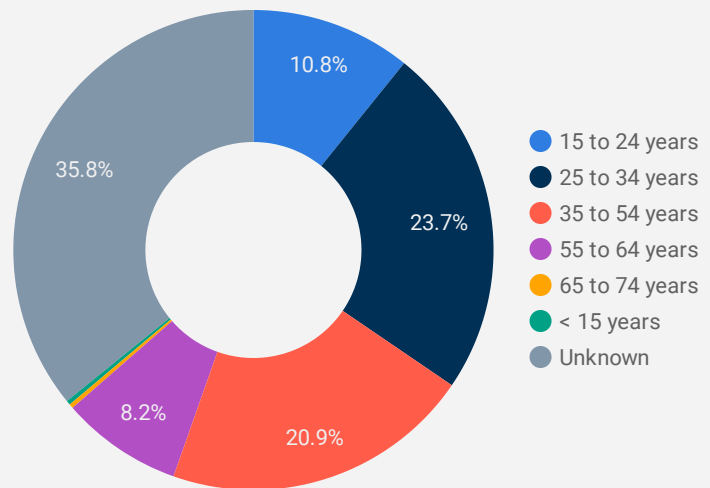

FILTER

AGE GROUP ▾

GENDER ▾

TOOL ▾

WEBSITE TRAFFIC BY LOCATION

	City	Users	Pageviews ▾
1.	Saugeen Shores	123	1,233
2.	(not set)	113	1,033
3.	Hanover	47	686
4.	Toronto	86	481
5.	Windsor	9	266
6.	Kincardine	41	249
7.	Owen Sound	36	221
8.	Collingwood	17	142
9.	Hamilton	26	112
10.	Midhurst	2	98
11.	Wingham	15	96
12.	South Bruce Peninsula	26	88
13.	Waterloo	10	84
14.	Erin	10	81
15.	Listowel	11	74
16.	Kitchener	18	64
17.	Sarnia	6	56
18.	Meaford	15	51
19.	Guelph	12	51
20.	Durham	9	48
21.	Goderich	5	44

1 - 100 / 116 < >

1 1,233

NOTE: The website data by location is data collected by Google Analytics and cannot be filtered using the age range, gender or tool filters at the top of the page.

JOB-SEEKER REFERRALS

Job Postings
612

Employers
175

Services
9

INTERACTIONS BY TOOL

2,173

INTERACTIONS BY AGE GROUP

INTERACTIONS BY GENDER

Source: Job search data is collected from user interactions with the job finding tools on the jobsinbruce.ca website.