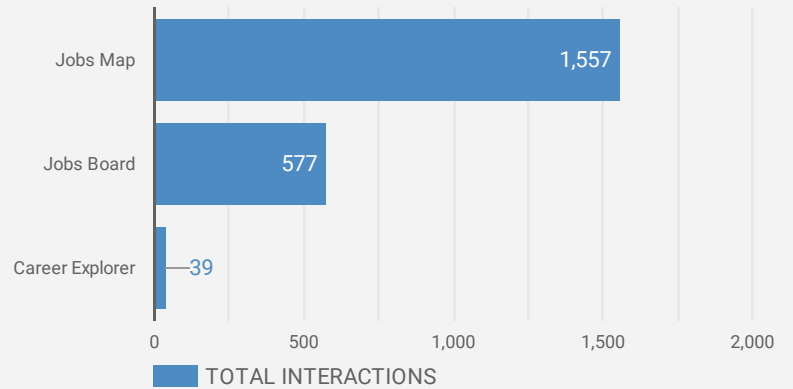

FILTER

AGE GROUP ▾

GENDER ▾

TOOL ▾

WEBSITE TRAFFIC BY LOCATION

	City	Users	Pageviews ▾
1.	Saugeen Shores	123	1,233
2.	(not set)	113	1,033
3.	Hanover	47	686
4.	Toronto	86	481
5.	Windsor	9	266
6.	Kincardine	41	249
7.	Owen Sound	36	221
8.	Collingwood	17	142
9.	Hamilton	26	112
10.	Midhurst	2	98
11.	Wingham	15	96
12.	South Bruce Peninsula	26	88
13.	Waterloo	10	84
14.	Erin	10	81
15.	Listowel	11	74
16.	Kitchener	18	64
17.	Sarnia	6	56
18.	Meaford	15	51
19.	Guelph	12	51
20.	Durham	9	48
21.	Goderich	5	44

1 - 100 / 116 < >

1 1,233

NOTE: The website data by location is data collected by Google Analytics and cannot be filtered using the age range, gender or tool filters at the top of the page.

JOB-SEEKER REFERRALS

Job Postings
612

Employers
175

Services
9

INTERACTIONS BY TOOL

2,173

INTERACTIONS BY AGE GROUP

INTERACTIONS BY GENDER

Source: Job search data is collected from user interactions with the job finding tools on the jobsinbruce.ca website.