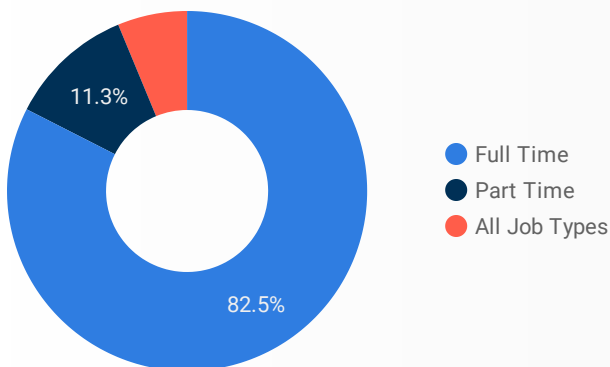

INTEREST BY JOB TYPE