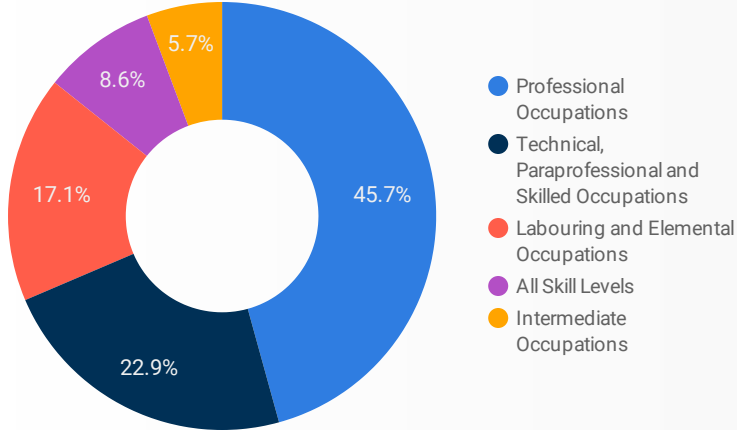

1 - 100 / 116 < >

1 1,233

NOTE: The website data by location is data collected by Google Analytics and cannot be filtered using the age range, gender or tool filters at the top of the page.

JOB-SEEKER REFERRALS

Job Postings
612

Employers
175

Services
9

INTERACTIONS BY TOOL

2,173

INTERACTIONS BY AGE GROUP

INTERACTIONS BY GENDER

Source: Job search data is collected from user interactions with the job finding tools on the jobsinbruce.ca website.

FILTER

AGE GROUP ▾

GENDER ▾

TOOL ▾

INTEREST BY SKILL TYPE

TOP EMPLOYERS & AGENCIES

EMPLOYER	POSTINGS ▾
The Organization of Canadian Nuclear Indus...	71
Circle K	44
Grey Bruce Habitat for Humanity	43
Coach House INN	40
Warton Retirement Residence	39
Corporation of the County of Bruce	39
Hi-Berry Farm Inc	37
Bridge Excavating Ltd.	37
Lloyd Hutton Transport	31
Tara Pharmacy	30
Home and Cottage Crafters	28
The Agency	28
Crate Designs Furniture	27
Dollarama, Port Elgin	26
Canadian Tire	25

INTEREST BY SKILL LEVEL

TOP OCCUPATIONS

4-DIGIT NOC CODE	POSTINGS ▾
Delivery and courier service drivers	89
Home support workers, housekeepers and rel...	88
Retail salespersons	80
Other customer and information services rep...	59
Construction managers	57
General farm workers	52
Construction trades helpers and labourers	48
Other trades helpers and labourers	37
Other products assemblers, finishers and ins...	36
Accounting and related clerks	35
General office support workers	30
Landscaping and grounds maintenance lab...	30
Licensed practical nurses	28
Other sales related occupations	28
Other financial officers	26