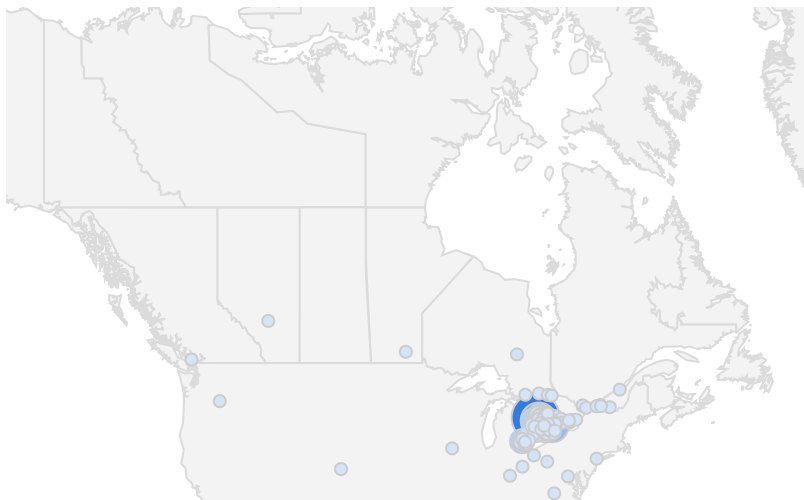

FILTER

AGE GROUP ▾

GENDER ▾

TOOL ▾

WEBSITE TRAFFIC BY LOCATION

	City	Users	Pageviews ▾
1.	Saugeen Shores	123	1,233
2.	(not set)	113	1,033
3.	Hanover	47	686
4.	Toronto	86	481
5.	Windsor	9	266
6.	Kincardine	41	249
7.	Owen Sound	36	221
8.	Collingwood	17	142
9.	Hamilton	26	112
10.	Midhurst	2	98
11.	Wingham	15	96
12.	South Bruce Peninsula	26	88
13.	Waterloo	10	84
14.	Erin	10	81
15.	Listowel	11	74
16.	Kitchener	18	64
17.	Sarnia	6	56
18.	Meaford	15	51
19.	Guelph	12	51
20.	Durham	9	48
21.	Goderich	5	44

1 - 100 / 116 < >

1 1,233

NOTE: The website data by location is data collected by Google Analytics and cannot be filtered using the age range, gender or tool filters at the top of the page.

JOB-SEEKER REFERRALS