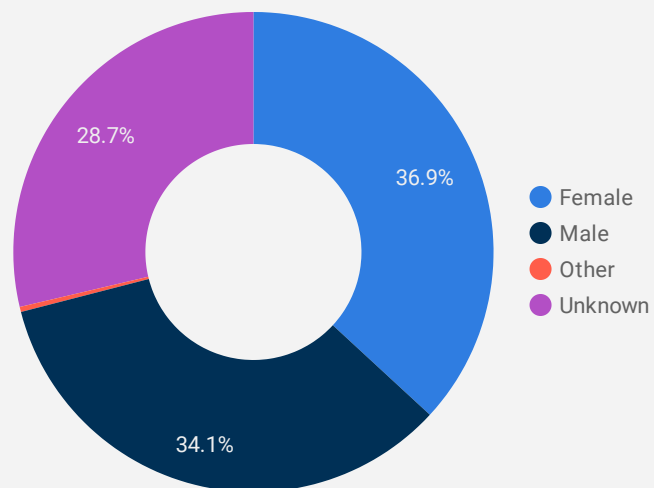

1 - 100 / 102 < >

1 1,341

NOTE: The website data by location is data collected by Google Analytics and cannot be filtered using the age range, gender or tool filters at the top of the page.

JOB-SEEKER REFERRALS

Job Postings
541

Employers
152

Services
18

INTERACTIONS BY TOOL

2,291

INTERACTIONS BY AGE GROUP

INTERACTIONS BY GENDER

Source: Job search data is collected from user interactions with the job finding tools on the jobsinbruce.ca website.