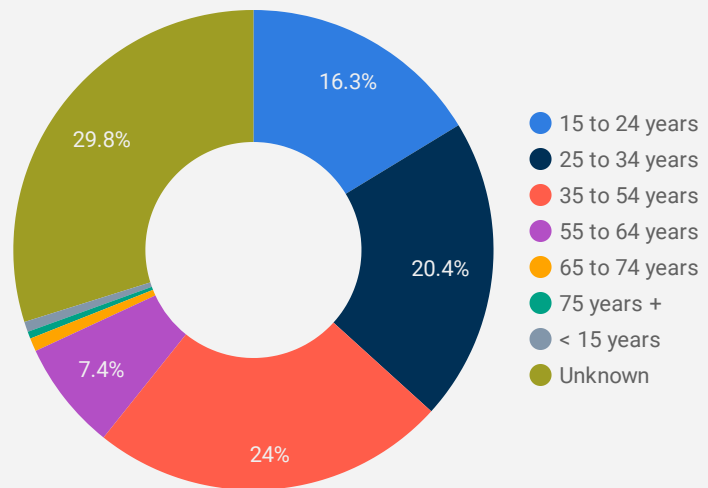

1 - 100 / 102 < >

1 1,341

NOTE: The website data by location is data collected by Google Analytics and cannot be filtered using the age range, gender or tool filters at the top of the page.

JOB-SEEKER REFERRALS

Job Postings
541

Employers
152

Services
18

INTERACTIONS BY TOOL

2,291

INTERACTIONS BY AGE GROUP

INTERACTIONS BY GENDER

Source: Job search data is collected from user interactions with the job finding tools on the jobsinbruce.ca website.