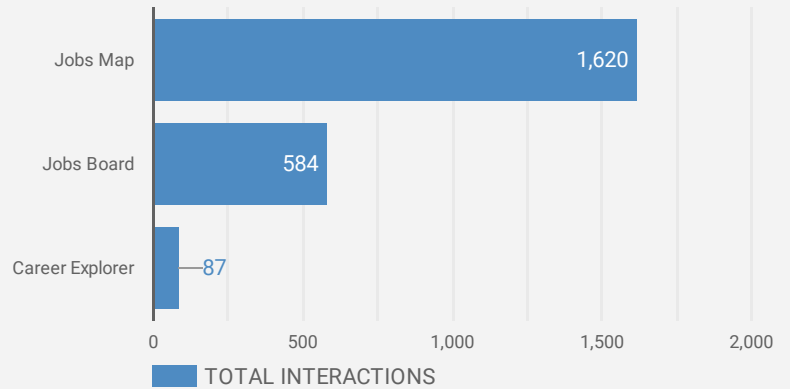

FILTER

AGE GROUP ▾

GENDER ▾

TOOL ▾

WEBSITE TRAFFIC BY LOCATION

	City	Users	Pageviews ▾
1.	Saugeen Shores	172	1,341
2.	(not set)	98	709
3.	Hanover	57	665
4.	Owen Sound	90	557
5.	Toronto	79	500
6.	South Bruce Peninsula	49	458
7.	Hamilton	30	288
8.	Kincardine	41	236
9.	Kitchener	22	211
10.	Brampton	39	193
11.	Durham	19	146
12.	Cambridge	9	142
13.	Minto	10	119
14.	Wingham	10	100
15.	London	26	96
16.	Collingwood	12	56
17.	Erin	13	52
18.	Sarnia	6	48
19.	Goderich	8	44
20.	St. Thomas	6	42
21.	Windsor	6	38

1 - 100 / 102 < >

1 1,341

NOTE: The website data by location is data collected by Google Analytics and cannot be filtered using the age range, gender or tool filters at the top of the page.

JOB-SEEKER REFERRALS

Job Postings
541

Employers
152

Services
18

INTERACTIONS BY TOOL

2,291

INTERACTIONS BY AGE GROUP

INTERACTIONS BY GENDER

Source: Job search data is collected from user interactions with the job finding tools on the jobsinbruce.ca website.