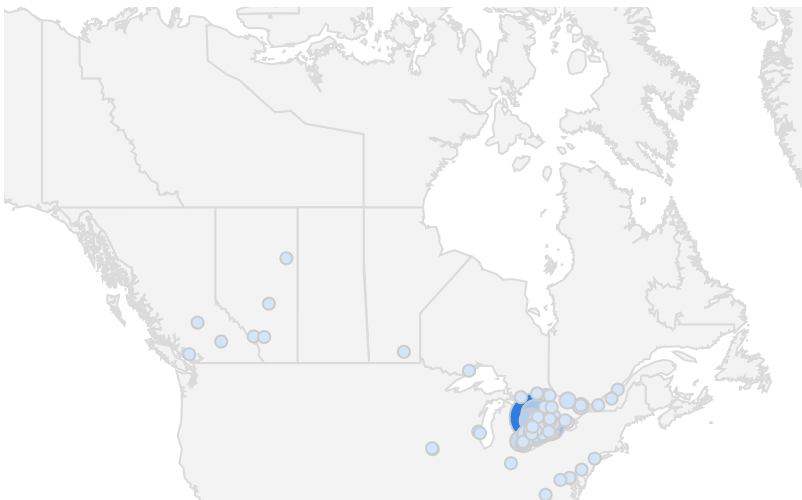

FILTER

AGE GROUP ▾

GENDER ▾

TOOL ▾

WEBSITE TRAFFIC BY LOCATION

	City	Users	Pageviews ▾
1.	Saugeen Shores	180	1,564
2.	(not set)	103	1,012
3.	Hanover	54	620
4.	Toronto	101	542
5.	Owen Sound	89	476
6.	South Bruce Peninsula	54	470
7.	Kitchener	40	412
8.	Kincardine	38	320
9.	London	33	258
10.	Hamilton	54	239
11.	Brampton	38	218
12.	Windsor	6	157
13.	Burlington	5	138
14.	Wingham	13	132
15.	Collingwood	12	116
16.	Barrie	6	100
17.	Minto	7	98
18.	Brantford	5	94
19.	Listowel	11	86
20.	Durham	18	76
21.	Leamington	3	66

1 - 100 / 125 < >

JOB-SEEKER REFERRALS

Job Postings
801

Employers
213

Services
10