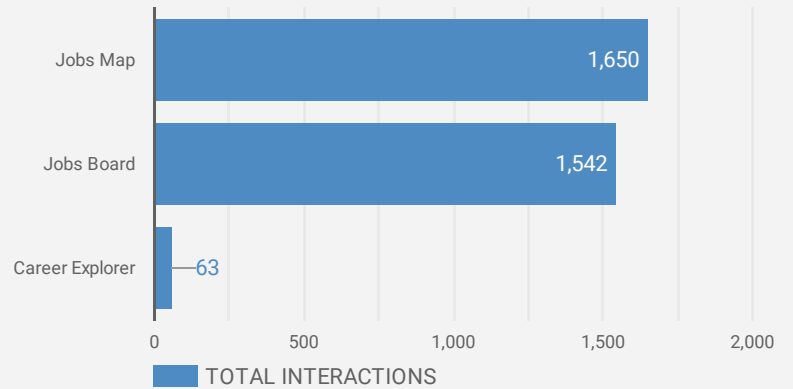

FILTER

AGE GROUP ▾

GENDER ▾

TOOL ▾

WEBSITE TRAFFIC BY LOCATION

	City	Users	Pageviews ▾
1.	Saugeen Shores	186	1,901
2.	South Bruce Peninsula	60	945
3.	(not set)	105	863
4.	Toronto	93	664
5.	Hanover	62	573
6.	Owen Sound	75	511
7.	Kincardine	37	383
8.	Hamilton	45	262
9.	Kitchener	26	218
10.	Brampton	25	193
11.	Durham	10	117
12.	Listowel	15	106
13.	Collingwood	5	104
14.	The Blue Mountains	4	94
15.	Guelph	15	92
16.	Goderich	18	90
17.	Sarnia	9	90
18.	London	20	79
19.	Ottawa	13	70
20.	Windsor	7	70
21.	Burlington	2	66

1 - 100 / 121 < >

NOTE: The website data by location is data collected by Google Analytics and cannot be filtered using the age range, gender or tool filters at the top of the page.

JOB-SEEKER REFERRALS

Job Postings
1,050

Employers
228

Services
22

INTERACTIONS BY TOOL

3,255

INTERACTIONS BY AGE GROUP

INTERACTIONS BY GENDER

Source: Job search data is collected from user interactions with the job finding tools on the jobsinbruce.ca website.