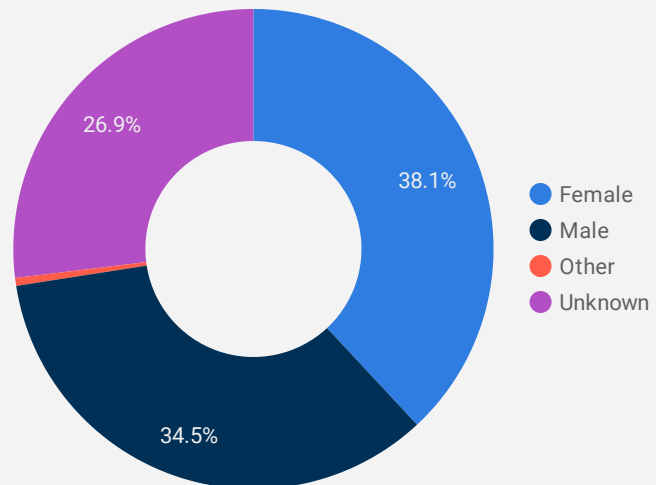

1 - 100 / 121 < >

NOTE: The website data by location is data collected by Google Analytics and cannot be filtered using the age range, gender or tool filters at the top of the page.

JOB-SEEKER REFERRALS

Job Postings
1,050

Employers
228

Services
22

INTERACTIONS BY TOOL

3,255

INTERACTIONS BY AGE GROUP

INTERACTIONS BY GENDER

Source: Job search data is collected from user interactions with the job finding tools on the jobsinbruce.ca website.