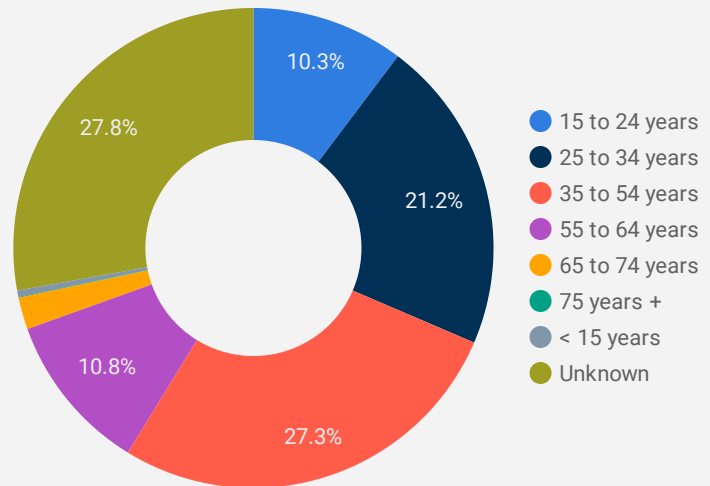

FILTER

AGE GROUP ▾

GENDER ▾

TOOL ▾

WEBSITE TRAFFIC BY LOCATION

	City	Users	Pageviews ▾
1.	Saugeen Shores	186	1,901
2.	South Bruce Peninsula	60	945
3.	(not set)	105	863
4.	Toronto	93	664
5.	Hanover	62	573
6.	Owen Sound	75	511
7.	Kincardine	37	383
8.	Hamilton	45	262
9.	Kitchener	26	218
10.	Brampton	25	193
11.	Durham	10	117
12.	Listowel	15	106
13.	Collingwood	5	104
14.	The Blue Mountains	4	94
15.	Guelph	15	92
16.	Goderich	18	90
17.	Sarnia	9	90
18.	London	20	79
19.	Ottawa	13	70
20.	Windsor	7	70
21.	Burlington	2	66

1 - 100 / 121 < >

NOTE: The website data by location is data collected by Google Analytics and cannot be filtered using the age range, gender or tool filters at the top of the page.

JOB-SEEKER REFERRALS

Job Postings
1,050

Employers
228

Services
22

INTERACTIONS BY TOOL

3,255

INTERACTIONS BY AGE GROUP

INTERACTIONS BY GENDER

Source: Job search data is collected from user interactions with the job finding tools on the jobsinbruce.ca website.