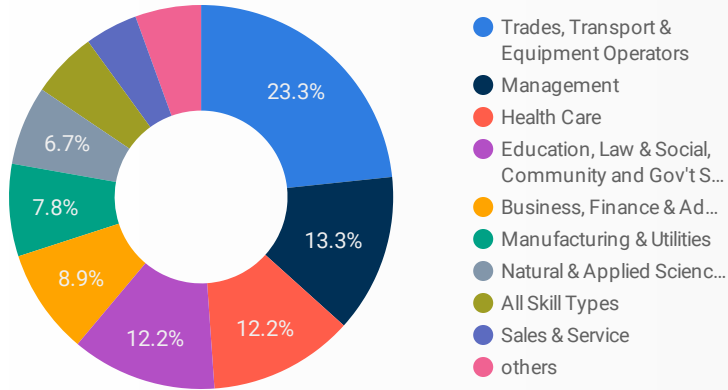

FILTER

AGE GROUP ▾

GENDER ▾

TOOL ▾

INTEREST BY SKILL TYPE

INTEREST BY SKILL LEVEL

INTEREST BY JOB TYPE

INTEREST BY JOB DURATION

FILTER

AGE GROUP ▾

GENDER ▾

TOOL ▾

WEBSITE TRAFFIC BY LOCATION

	City	Users	Pageviews ▾
1.	Saugeen Shores	186	1,901
2.	South Bruce Peninsula	60	945
3.	(not set)	105	863
4.	Toronto	93	664
5.	Hanover	62	573
6.	Owen Sound	75	511
7.	Kincardine	37	383
8.	Hamilton	45	262
9.	Kitchener	26	218
10.	Brampton	25	193
11.	Durham	10	117
12.	Listowel	15	106
13.	Collingwood	5	104
14.	The Blue Mountains	4	94
15.	Guelph	15	92
16.	Goderich	18	90
17.	Sarnia	9	90
18.	London	20	79
19.	Ottawa	13	70
20.	Windsor	7	70
21.	Burlington	2	66