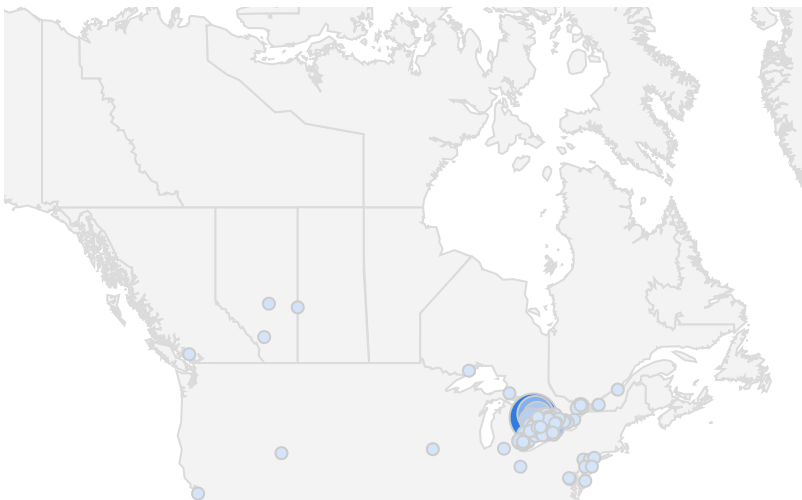

FILTER

AGE GROUP ▾

GENDER ▾

TOOL ▾

WEBSITE TRAFFIC BY LOCATION

	City	Users	Pageviews ▾
1.	Saugeen Shores	186	1,901
2.	South Bruce Peninsula	60	945
3.	(not set)	105	863
4.	Toronto	93	664
5.	Hanover	62	573
6.	Owen Sound	75	511
7.	Kincardine	37	383
8.	Hamilton	45	262
9.	Kitchener	26	218
10.	Brampton	25	193
11.	Durham	10	117
12.	Listowel	15	106
13.	Collingwood	5	104
14.	The Blue Mountains	4	94
15.	Guelph	15	92
16.	Goderich	18	90
17.	Sarnia	9	90
18.	London	20	79
19.	Ottawa	13	70
20.	Windsor	7	70
21.	Burlington	2	66

1 - 100 / 121 < >

NOTE: The website data by location is data collected by Google Analytics and cannot be filtered using the age range, gender or tool filters at the top of the page.

JOB-SEEKER REFERRALS