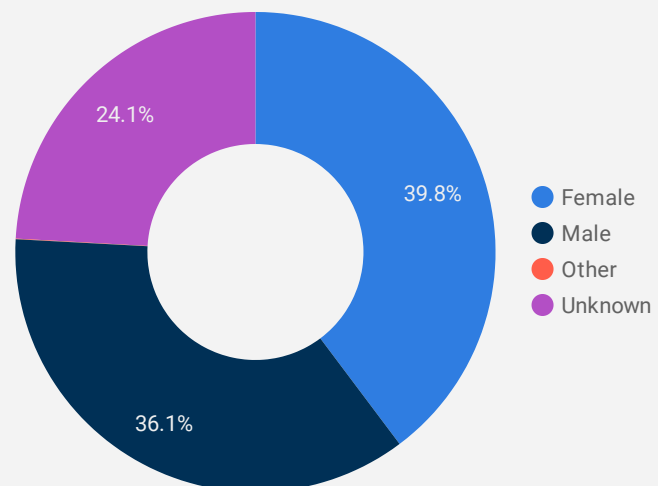

1 - 100 / 104 < >

NOTE: The website data by location is data collected by Google Analytics and cannot be filtered using the age range, gender or tool filters at the top of the page.

JOB-SEEKER REFERRALS

Job Postings
1,268

Employers
241

Services
4

INTERACTIONS BY TOOL

3,702

INTERACTIONS BY AGE GROUP

INTERACTIONS BY GENDER

Source: Job search data is collected from user interactions with the job finding tools on the jobsinbruce.ca website.