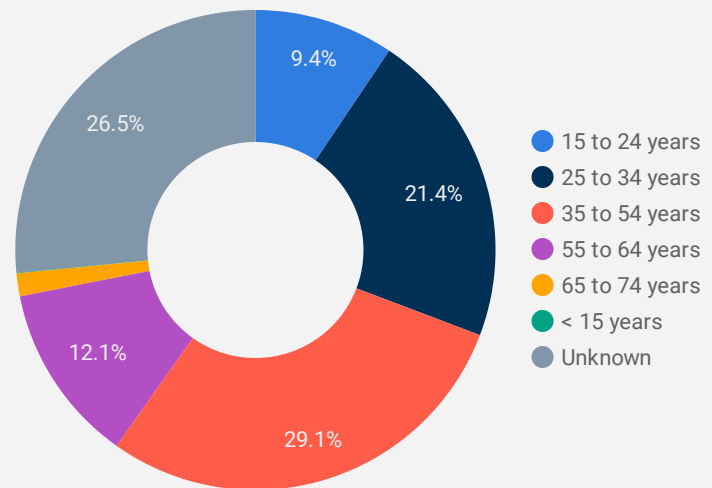

1 - 100 / 104 < >

NOTE: The website data by location is data collected by Google Analytics and cannot be filtered using the age range, gender or tool filters at the top of the page.

JOB-SEEKER REFERRALS

Job Postings
1,268

Employers
241

Services
4

INTERACTIONS BY TOOL

3,702

INTERACTIONS BY AGE GROUP

INTERACTIONS BY GENDER

Source: Job search data is collected from user interactions with the job finding tools on the jobsinbruce.ca website.