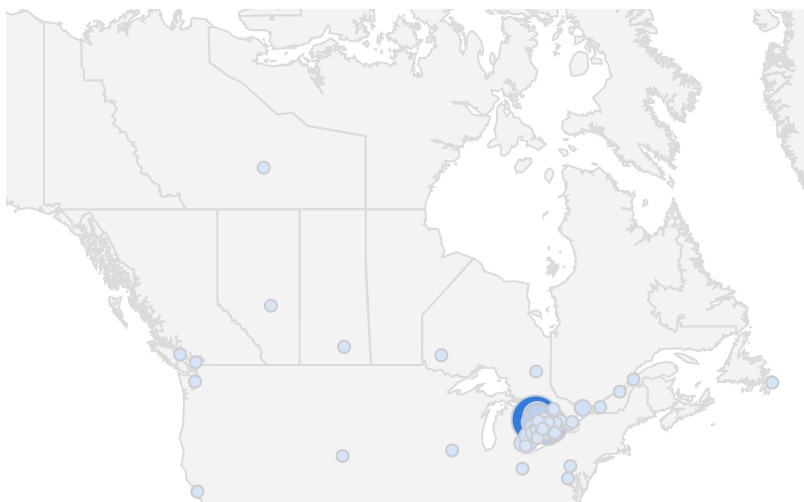

TOP EMPLOYERS & AGENCIES

EMPLOYER	POSTINGS ▾
Corporation of the County of Bruce	89
The Organization of Canadian Nuclear Indus...	73
7 Acres - A Division of Supreme Pharmaceuti...	67
Bruce Power	66
Bluewater District School Board	57
Walmart Canada	56
Wiarion Foodland	51
BDO	47
Aecon Group Inc. - Kincardine	45
Luscious Bakery	44
Chippewas of Nawash Unceded First Nation	41
Town of Saugeen Shores	38
Elmer's Flighting Supply Inc.	36
Amabel-Sauble Child Care Centre	36
PTAG	36

FILTER

AGE GROUP ▾

GENDER ▾

TOOL ▾

WEBSITE TRAFFIC BY LOCATION

	City	Users	Pageviews ▾
1.	Saugeen Shores	176	2,188
2.	(not set)	117	1,430
3.	Toronto	94	744
4.	South Bruce Peninsula	40	558
5.	Hanover	59	546
6.	Hamilton	40	452
7.	Kincardine	39	416
8.	Owen Sound	67	411
9.	Kitchener	31	302
10.	Brampton	27	242
11.	London	23	156
12.	Guelph	19	118
13.	Windsor	8	99
14.	Durham	13	94
15.	Kawartha Lakes	9	88
16.	Chatham-Kent	8	88
17.	Sarnia	4	80
18.	Ottawa	12	80
19.	Wingham	9	63
20.	St. Catharines	5	62
21.	Goderich	13	56

1 - 100 / 104 < >

NOTE: The website data by location is data collected by Google Analytics and cannot be filtered using the age range, gender or tool filters at the top of the page.

JOB-SEEKER REFERRALS