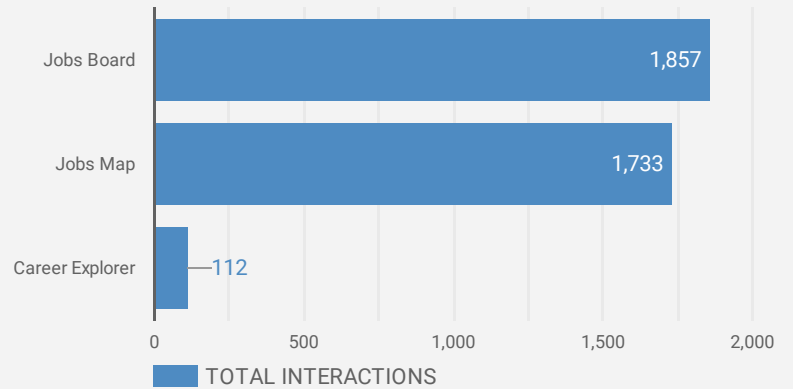

FILTER

AGE GROUP ▾

GENDER ▾

TOOL ▾

WEBSITE TRAFFIC BY LOCATION

	City	Users	Pageviews ▾
1.	Saugeen Shores	176	2,188
2.	(not set)	117	1,430
3.	Toronto	94	744
4.	South Bruce Peninsula	40	558
5.	Hanover	59	546
6.	Hamilton	40	452
7.	Kincardine	39	416
8.	Owen Sound	67	411
9.	Kitchener	31	302
10.	Brampton	27	242
11.	London	23	156
12.	Guelph	19	118
13.	Windsor	8	99
14.	Durham	13	94
15.	Kawartha Lakes	9	88
16.	Chatham-Kent	8	88
17.	Sarnia	4	80
18.	Ottawa	12	80
19.	Wingham	9	63
20.	St. Catharines	5	62
21.	Goderich	13	56

1 - 100 / 104 < >

NOTE: The website data by location is data collected by Google Analytics and cannot be filtered using the age range, gender or tool filters at the top of the page.

JOB-SEEKER REFERRALS

Job Postings
1,268

Employers
241

Services
4

INTERACTIONS BY TOOL

3,702

INTERACTIONS BY AGE GROUP

INTERACTIONS BY GENDER

Source: Job search data is collected from user interactions with the job finding tools on the jobsinbruce.ca website.