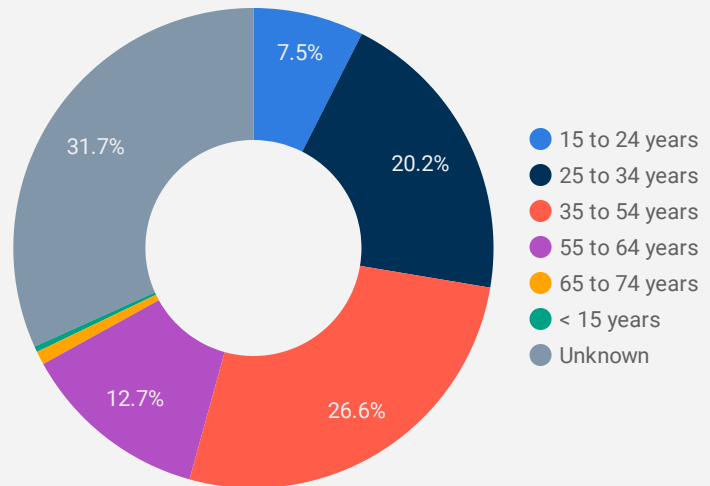

INTERACTIONS BY AGE GROUP