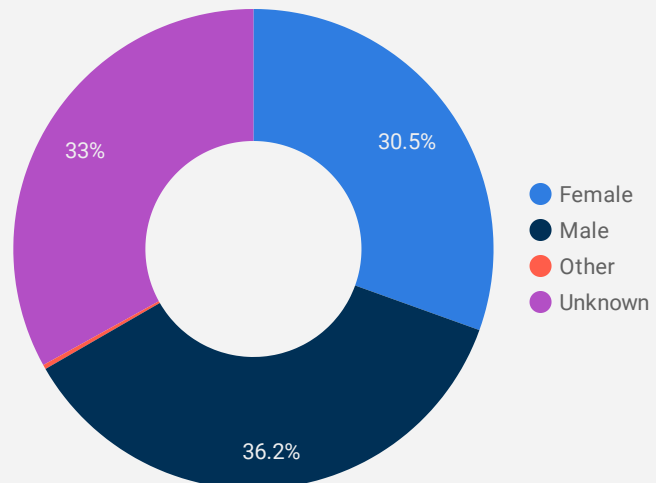

INTERACTIONS BY GENDER

Source: Job search data is collected from user interactions with the job finding tools on the jobsinbruce.ca website.