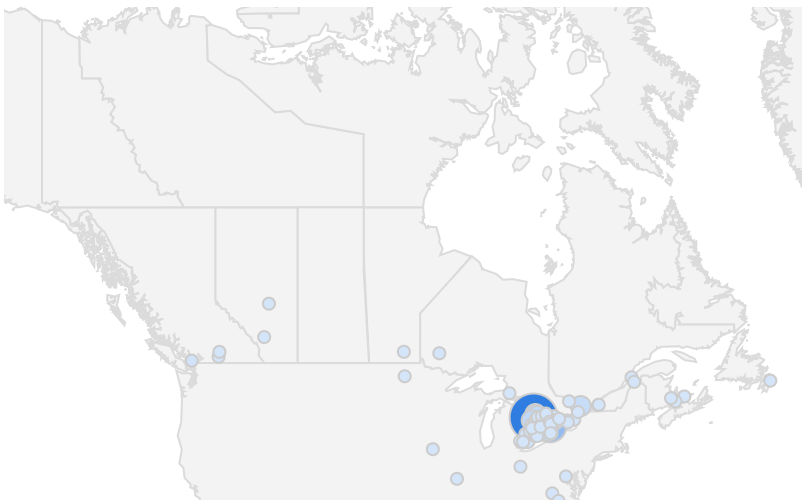

## WEBSITE TRAFFIC BY LOCATION

	City	Users	Pageviews ▾
1.	Saugeen Shores	209	2,500
2.	(not set)	168	1,339
3.	Toronto	128	985
4.	Hanover	64	609
5.	Kitchener	31	396
6.	South Bruce Peninsula	44	386
7.	Hamilton	45	330
8.	Owen Sound	59	313
9.	Kincardine	36	305
10.	Brampton	45	273
11.	Ottawa	36	219
12.	London	22	192
13.	Durham	11	158
14.	Cambridge	13	104
15.	Listowel	11	88
16.	Orangeville	5	82
17.	Barrie	7	80
18.	Vaughan	9	78
19.	Chatham-Kent	6	64
20.	Goderich	8	58
21.	Mississauga	10	56

1 - 100 / 117 < >

**NOTE:** The website data by location is data collected by Google Analytics and cannot be filtered using the age range, gender or tool filters at the top of the page.