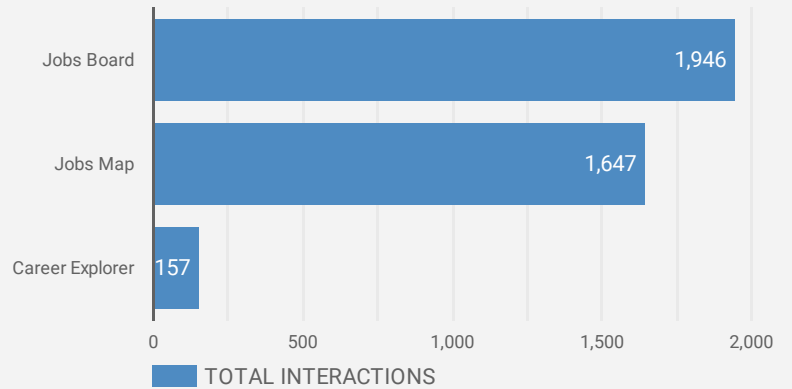

1 - 100 / 117 < >

**NOTE:** The website data by location is data collected by Google Analytics and cannot be filtered using the age range, gender or tool filters at the top of the page.

## JOB-SEEKER REFERRALS

Job Postings  
**1,254**

Employers  
**224**

Services  
**11**

## INTERACTIONS BY TOOL

**3,750**

## INTERACTIONS BY AGE GROUP