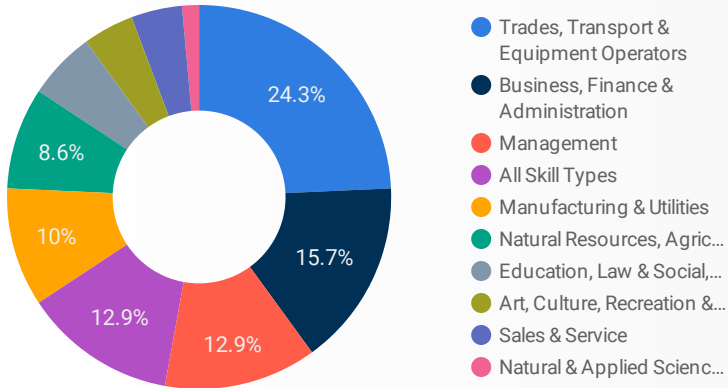

FILTER

AGE GROUP ▾

GENDER ▾

TOOL ▾

INTEREST BY SKILL TYPE

TOP EMPLOYERS & AGENCIES

EMPLOYER	POSTINGS ▾
Bruce Power	88
Williams Canada	52
The Organization of Canadian Nuclear Indus...	51
Bluewater District School Board	50
Grey Bruce Health Services	48
7ACRES, Supreme Cannabis Company	45
Canada Post - Postes Canada	43
BDO	39
Corporation of the County of Bruce	39
Gateway Haven	37
Municipality of Kincardine	37
Walmart Canada	33
Southampton Care Centre	32
Ackroyd's Honey Inc.	29
The Nature Conservancy of Canada	29

INTEREST BY SKILL LEVEL

TOP OCCUPATIONS

4-DIGIT NOC CODE	POSTINGS ▾
General practitioners and family physicians	76
Delivery and courier service drivers	76
Administrative assistants	68
General farm workers	65
Other customer and information services rep...	60
Retail salespersons	57
Light duty cleaners	50
Administrative officers	41
Elementary and secondary school teacher as...	35
Food counter attendants, kitchen helpers an...	28
Carpenters	28
Early childhood educators and assistants	27
Licensed practical nurses	26
Accommodation service managers	25
Other medical technologists and technicians...	25

INTEREST BY JOB TYPE

INTEREST BY JOB DURATION

FILTER

AGE GROUP ▾

GENDER ▾

TOOL ▾

WEBSITE TRAFFIC BY LOCATION

	City	Users	Pageviews ▾
1.	Saugeen Shores	167	1,982
2.	(not set)	103	1,277
3.	Toronto	81	584
4.	Hanover	53	577
5.	Owen Sound	64	400
6.	Kincardine	35	352
7.	Kitchener	22	338
8.	South Bruce Peninsula	32	281
9.	Brampton	34	228
10.	Hamilton	46	218
11.	Listowel	13	146
12.	Ottawa	29	136
13.	Vaughan	14	101
14.	Sarnia	13	88
15.	Brantford	11	86
16.	Guelph	9	72
17.	Wingham	6	58
18.	London	17	54
19.	Montreal	2	52
20.	Windsor	5	51
21.	Orangeville	4	46