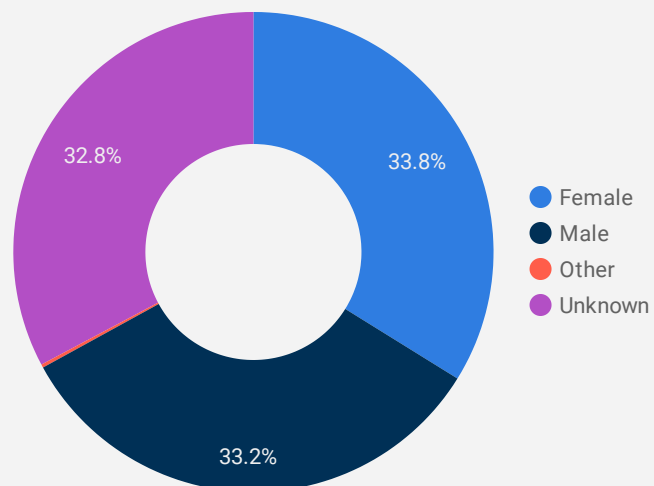

INTEREST BY JOB TYPE

INTEREST BY JOB DURATION

FILTER

AGE GROUP ▾

GENDER ▾

TOOL ▾

WEBSITE TRAFFIC BY LOCATION

	City	Users	Pageviews ▾
1.	Saugeen Shores	167	1,982
2.	(not set)	103	1,277
3.	Toronto	81	584
4.	Hanover	53	577
5.	Owen Sound	64	400
6.	Kincardine	35	352
7.	Kitchener	22	338
8.	South Bruce Peninsula	32	281
9.	Brampton	34	228
10.	Hamilton	46	218
11.	Listowel	13	146
12.	Ottawa	29	136
13.	Vaughan	14	101
14.	Sarnia	13	88
15.	Brantford	11	86
16.	Guelph	9	72
17.	Wingham	6	58
18.	London	17	54
19.	Montreal	2	52
20.	Windsor	5	51
21.	Orangeville	4	46

1 - 100 / 124 < >

1 1,982

NOTE: The website data by location is data collected by Google Analytics and cannot be filtered using the age range, gender or tool filters at the top of the page.

JOB-SEEKER REFERRALS

Job Postings
982

Employers
195

Services
11

INTERACTIONS BY TOOL

2,714

INTERACTIONS BY AGE GROUP

INTERACTIONS BY GENDER

Source: Job search data is collected from user interactions with the job finding tools on the jobsinbruce.ca website.