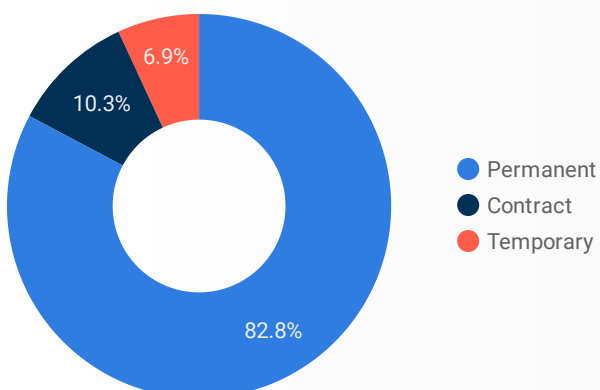

INTEREST BY SKILL LEVEL

TOP OCCUPATIONS

4-DIGIT NOC CODE	POSTINGS ▾
General practitioners and family physicians	76
Delivery and courier service drivers	76
Administrative assistants	68
General farm workers	65
Other customer and information services rep...	60
Retail salespersons	57
Light duty cleaners	50
Administrative officers	41
Elementary and secondary school teacher as...	35
Food counter attendants, kitchen helpers an...	28
Carpenters	28
Early childhood educators and assistants	27
Licensed practical nurses	26
Accommodation service managers	25
Other medical technologists and technicians...	25

INTEREST BY JOB TYPE

INTEREST BY JOB DURATION

FILTER

AGE GROUP ▾

GENDER ▾

TOOL ▾

WEBSITE TRAFFIC BY LOCATION

	City	Users	Pageviews ▾
1.	Saugeen Shores	167	1,982
2.	(not set)	103	1,277
3.	Toronto	81	584
4.	Hanover	53	577
5.	Owen Sound	64	400
6.	Kincardine	35	352
7.	Kitchener	22	338
8.	South Bruce Peninsula	32	281
9.	Brampton	34	228
10.	Hamilton	46	218
11.	Listowel	13	146
12.	Ottawa	29	136
13.	Vaughan	14	101
14.	Sarnia	13	88
15.	Brantford	11	86
16.	Guelph	9	72
17.	Wingham	6	58
18.	London	17	54
19.	Montreal	2	52
20.	Windsor	5	51
21.	Orangeville	4	46