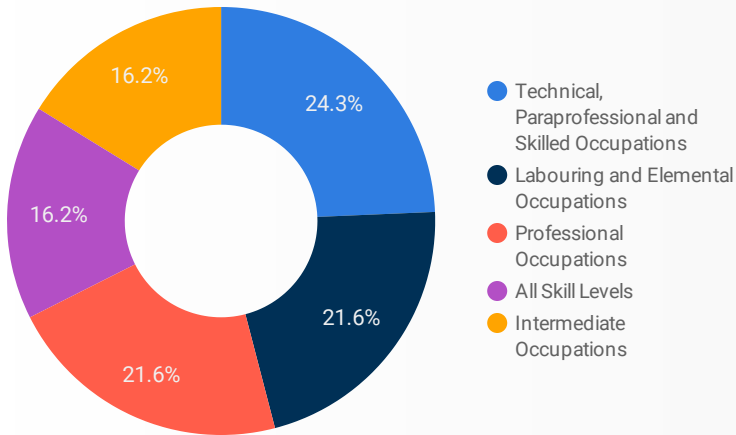

FILTER

AGE GROUP ▾

GENDER ▾

TOOL ▾

INTEREST BY SKILL TYPE

TOP EMPLOYERS & AGENCIES

EMPLOYER	POSTINGS ▾
Bruce Power	88
Williams Canada	52
The Organization of Canadian Nuclear Indus...	51
Bluewater District School Board	50
Grey Bruce Health Services	48
7ACRES, Supreme Cannabis Company	45
Canada Post - Postes Canada	43
BDO	39
Corporation of the County of Bruce	39
Gateway Haven	37
Municipality of Kincardine	37
Walmart Canada	33
Southampton Care Centre	32
Ackroyd's Honey Inc.	29
The Nature Conservancy of Canada	29

INTEREST BY SKILL LEVEL

TOP OCCUPATIONS

4-DIGIT NOC CODE	POSTINGS ▾
General practitioners and family physicians	76
Delivery and courier service drivers	76
Administrative assistants	68
General farm workers	65
Other customer and information services rep...	60
Retail salespersons	57
Light duty cleaners	50
Administrative officers	41
Elementary and secondary school teacher as...	35
Food counter attendants, kitchen helpers an...	28
Carpenters	28
Early childhood educators and assistants	27
Licensed practical nurses	26
Accommodation service managers	25
Other medical technologists and technicians...	25