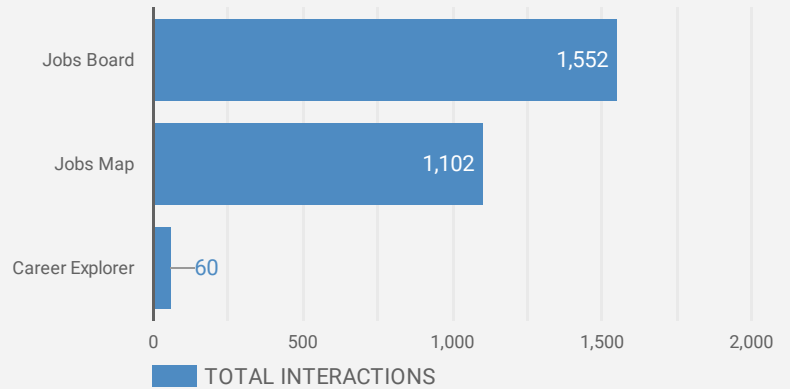

INTEREST BY JOB TYPE

INTEREST BY JOB DURATION

FILTER

AGE GROUP ▾

GENDER ▾

TOOL ▾

WEBSITE TRAFFIC BY LOCATION

	City	Users	Pageviews ▾
1.	Saugeen Shores	167	1,982
2.	(not set)	103	1,277
3.	Toronto	81	584
4.	Hanover	53	577
5.	Owen Sound	64	400
6.	Kincardine	35	352
7.	Kitchener	22	338
8.	South Bruce Peninsula	32	281
9.	Brampton	34	228
10.	Hamilton	46	218
11.	Listowel	13	146
12.	Ottawa	29	136
13.	Vaughan	14	101
14.	Sarnia	13	88
15.	Brantford	11	86
16.	Guelph	9	72
17.	Wingham	6	58
18.	London	17	54
19.	Montreal	2	52
20.	Windsor	5	51
21.	Orangeville	4	46

1 - 100 / 124 < >

1 1,982

NOTE: The website data by location is data collected by Google Analytics and cannot be filtered using the age range, gender or tool filters at the top of the page.

JOB-SEEKER REFERRALS

Job Postings
982

Employers
195

Services
11

INTERACTIONS BY TOOL

2,714

INTERACTIONS BY AGE GROUP

INTERACTIONS BY GENDER

Source: Job search data is collected from user interactions with the job finding tools on the jobsinbruce.ca website.