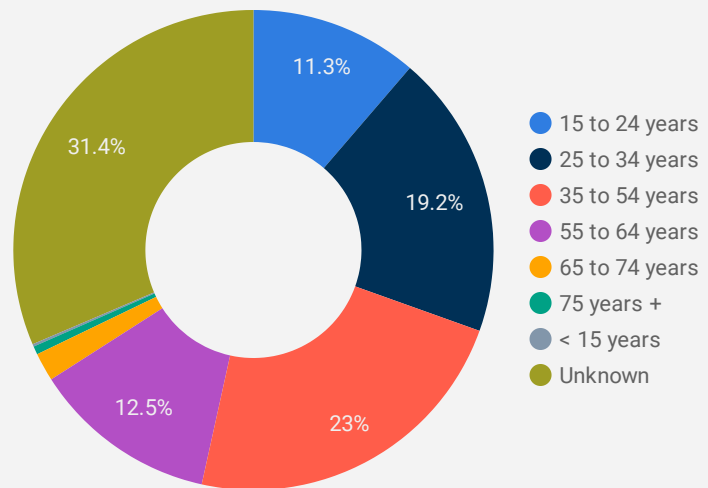

INTEREST BY JOB TYPE

INTEREST BY JOB DURATION

FILTER

AGE GROUP ▾

GENDER ▾

TOOL ▾

WEBSITE TRAFFIC BY LOCATION

	City	Users	Pageviews ▾
1.	Saugeen Shores	167	1,982
2.	(not set)	103	1,277
3.	Toronto	81	584
4.	Hanover	53	577
5.	Owen Sound	64	400
6.	Kincardine	35	352
7.	Kitchener	22	338
8.	South Bruce Peninsula	32	281
9.	Brampton	34	228
10.	Hamilton	46	218
11.	Listowel	13	146
12.	Ottawa	29	136
13.	Vaughan	14	101
14.	Sarnia	13	88
15.	Brantford	11	86
16.	Guelph	9	72
17.	Wingham	6	58
18.	London	17	54
19.	Montreal	2	52
20.	Windsor	5	51
21.	Orangeville	4	46

1 - 100 / 124 < >

1 1,982

NOTE: The website data by location is data collected by Google Analytics and cannot be filtered using the age range, gender or tool filters at the top of the page.

JOB-SEEKER REFERRALS

Job Postings
982

Employers
195

Services
11

INTERACTIONS BY TOOL

2,714

INTERACTIONS BY AGE GROUP

INTERACTIONS BY GENDER

Source: Job search data is collected from user interactions with the job finding tools on the jobsinbruce.ca website.