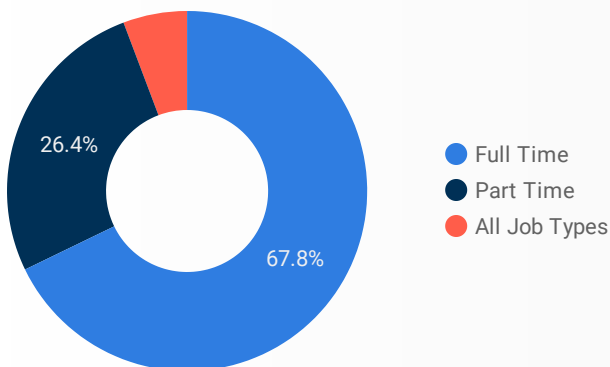

INTEREST BY JOB TYPE