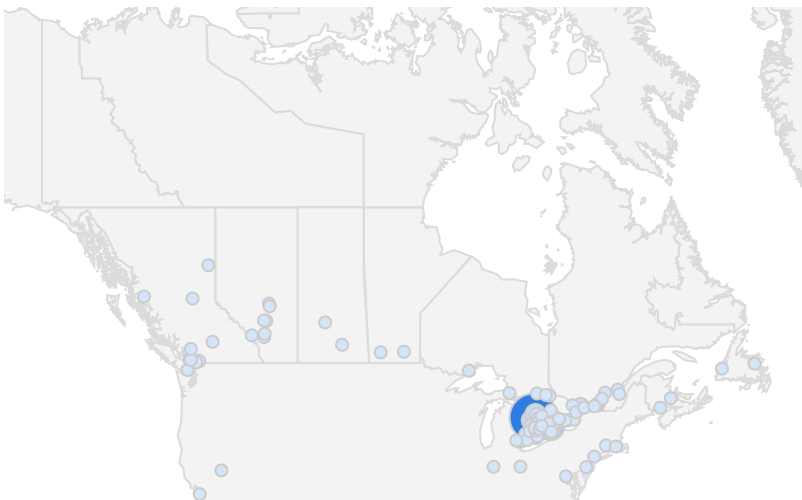

TOP EMPLOYERS & AGENCIES

EMPLOYER	POSTINGS ▾
The Supreme Cannabis Company Inc.	146
Corporation of the County of Bruce	121
The Organization of Canadian Nuclear Industries	68
Grey Bruce Health Services	47
Amabel Shores Cottages	35
Town of Saugeen Shores	35
Gateway Haven	34
Framatome	33
Walmart Canada	32
Kijiji Jobs	28
Black & McDonald Limited	27
Aecon Group Inc. - Kincardine	27
BDO	27
Ideal Supply Inc.	26
Golden Dawn Senior Citizen Home	25

FILTER

AGE GROUP ▾

GENDER ▾

TOOL ▾

WEBSITE TRAFFIC BY LOCATION

	City	Users	Pageviews ▾
1.	Saugeen Shores	146	2,374
2.	(not set)	67	684
3.	Toronto	89	628
4.	Hanover	39	523
5.	Kincardine	27	305
6.	South Bruce Peninsula	22	221
7.	Ottawa	27	190
8.	St. Thomas	2	162
9.	Kitchener	12	116
10.	Hamilton	17	104
11.	Owen Sound	18	103
12.	Brampton	19	90
13.	London	10	81
14.	Whitby	7	78
15.	Vaughan	8	72
16.	Durham	9	63
17.	Windsor	8	50
18.	Montreal	10	48
19.	Sarnia	4	48
20.	Burlington	4	38
21.	Listowel	5	32

1 - 100 / 155 < >

2 2,374

NOTE: The website data by location is data collected by Google Analytics and cannot be filtered using the age range, gender or tool filters at the top of the page.

JOB-SEEKER REFERRALS