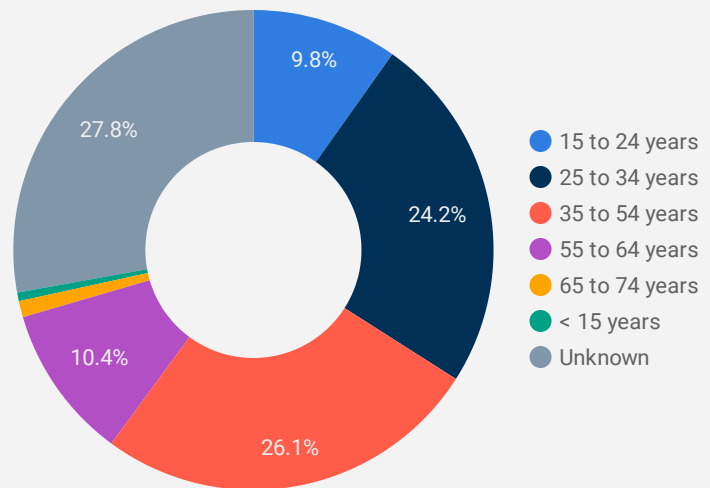

1 - 100 / 155 < >

2 2,374

NOTE: The website data by location is data collected by Google Analytics and cannot be filtered using the age range, gender or tool filters at the top of the page.

JOB-SEEKER REFERRALS

Job Postings
823

Employers
194

Services
11

INTERACTIONS BY TOOL

2,679

INTERACTIONS BY AGE GROUP

INTERACTIONS BY GENDER

Source: Job search data is collected from user interactions with the job finding tools on the jobsinbruce.ca website.