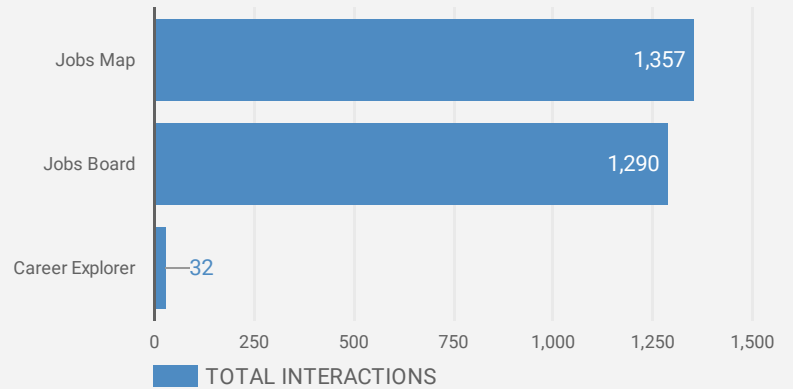

FILTER

AGE GROUP ▾

GENDER ▾

TOOL ▾

WEBSITE TRAFFIC BY LOCATION

	City	Users	Pageviews ▾
1.	Saugeen Shores	146	2,374
2.	(not set)	67	684
3.	Toronto	89	628
4.	Hanover	39	523
5.	Kincardine	27	305
6.	South Bruce Peninsula	22	221
7.	Ottawa	27	190
8.	St. Thomas	2	162
9.	Kitchener	12	116
10.	Hamilton	17	104
11.	Owen Sound	18	103
12.	Brampton	19	90
13.	London	10	81
14.	Whitby	7	78
15.	Vaughan	8	72
16.	Durham	9	63
17.	Windsor	8	50
18.	Montreal	10	48
19.	Sarnia	4	48
20.	Burlington	4	38
21.	Listowel	5	32

1 - 100 / 155 < >

2 2,374

NOTE: The website data by location is data collected by Google Analytics and cannot be filtered using the age range, gender or tool filters at the top of the page.

JOB-SEEKER REFERRALS

Job Postings
823

Employers
194

Services
11

INTERACTIONS BY TOOL

2,679

INTERACTIONS BY AGE GROUP

INTERACTIONS BY GENDER

Source: Job search data is collected from user interactions with the job finding tools on the jobsinbruce.ca website.