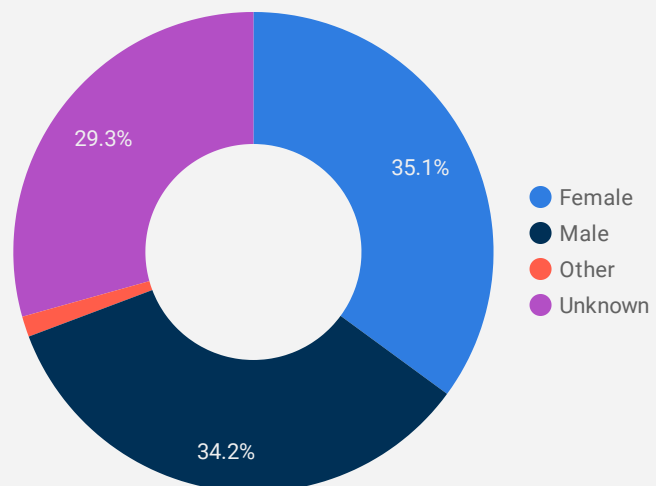

1 - 100 / 155 < >

2 2,374

NOTE: The website data by location is data collected by Google Analytics and cannot be filtered using the age range, gender or tool filters at the top of the page.

JOB-SEEKER REFERRALS

Job Postings
823

Employers
194

Services
11

INTERACTIONS BY TOOL

2,679

INTERACTIONS BY AGE GROUP

INTERACTIONS BY GENDER

Source: Job search data is collected from user interactions with the job finding tools on the jobsinbruce.ca website.