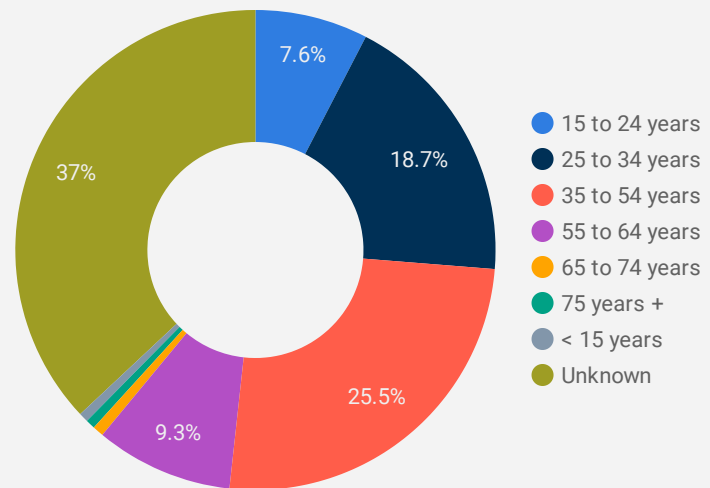

1 - 100 / 103 < >

NOTE: The website data by location is data collected by Google Analytics and cannot be filtered using the age range, gender or tool filters at the top of the page.

JOB-SEEKER REFERRALS

Job Postings
957

Employers
228

Services
11

INTERACTIONS BY TOOL

2,910

INTERACTIONS BY AGE GROUP

INTERACTIONS BY GENDER

Source: Job search data is collected from user interactions with the job finding tools on the jobsinbruce.ca website.