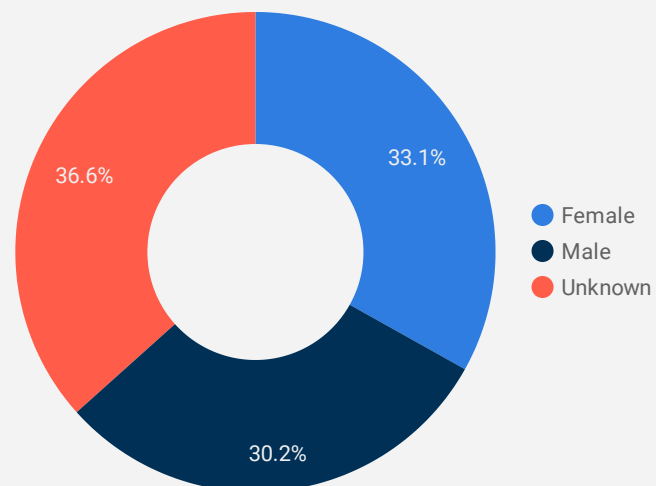

1 - 100 / 103 < >

NOTE: The website data by location is data collected by Google Analytics and cannot be filtered using the age range, gender or tool filters at the top of the page.

JOB-SEEKER REFERRALS

Job Postings
957

Employers
228

Services
11

INTERACTIONS BY TOOL

2,910

INTERACTIONS BY AGE GROUP

INTERACTIONS BY GENDER

Source: Job search data is collected from user interactions with the job finding tools on the jobsinbruce.ca website.