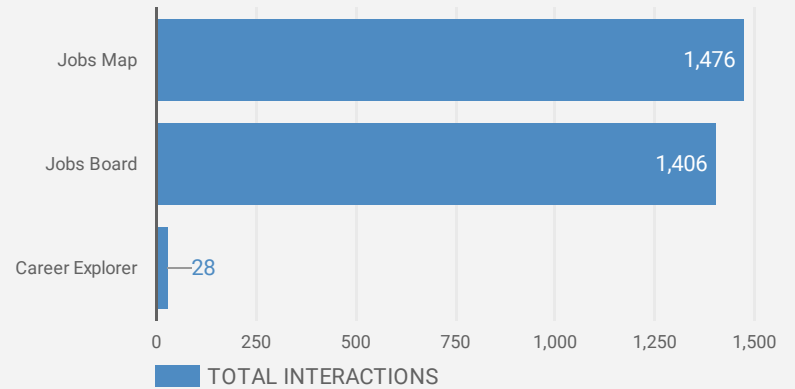

FILTER

AGE GROUP ▾

GENDER ▾

TOOL ▾

WEBSITE TRAFFIC BY LOCATION

	City	Users	Pageviews ▾
1.	Saugeen Shores	115	2,049
2.	Hanover	32	590
3.	Kincardine	42	582
4.	(not set)	49	577
5.	South Bruce Peninsula	50	499
6.	Toronto	59	485
7.	Owen Sound	31	255
8.	Kitchener	17	208
9.	Brampton	29	205
10.	Hamilton	24	196
11.	St. Thomas	2	166
12.	Cambridge	8	106
13.	Chatham-Kent	12	102
14.	Mississauga	15	87
15.	St. Catharines	3	66
16.	Listowel	9	64
17.	Sarnia	6	64
18.	Wingham	4	62
19.	Erin	5	62
20.	Stratford	5	60
21.	Durham	4	59

1 - 100 / 103 < >

NOTE: The website data by location is data collected by Google Analytics and cannot be filtered using the age range, gender or tool filters at the top of the page.

JOB-SEEKER REFERRALS

Job Postings
957

Employers
228

Services
11

INTERACTIONS BY TOOL

2,910

INTERACTIONS BY AGE GROUP

INTERACTIONS BY GENDER

Source: Job search data is collected from user interactions with the job finding tools on the jobsinbruce.ca website.