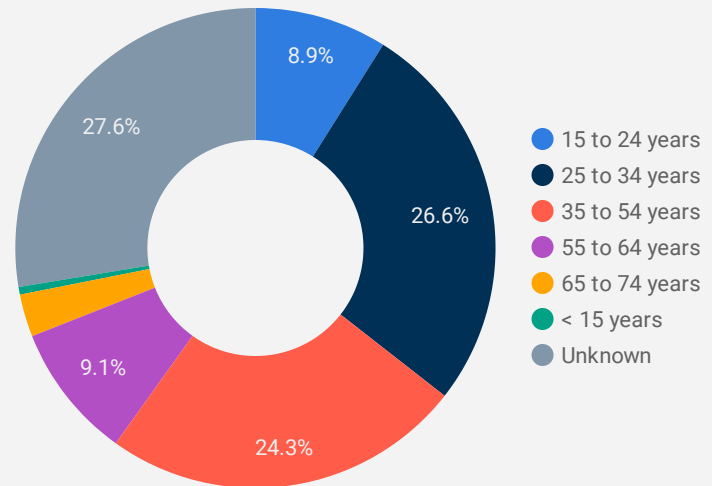

INTERACTIONS BY AGE GROUP