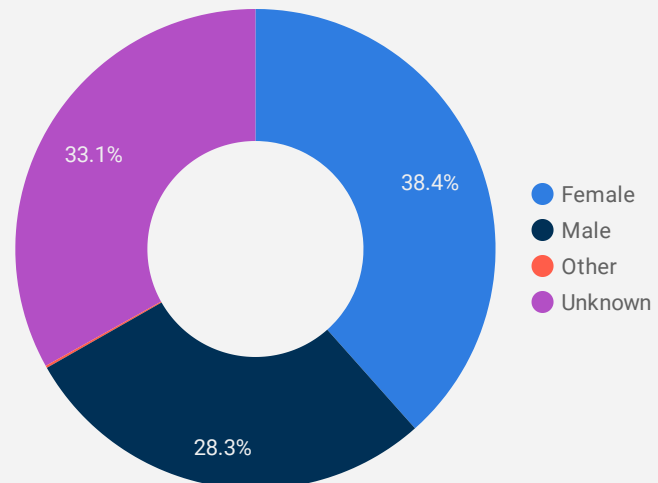

INTERACTIONS BY GENDER

Source: Job search data is collected from user interactions with the job finding tools on the jobsinbruce.ca website.