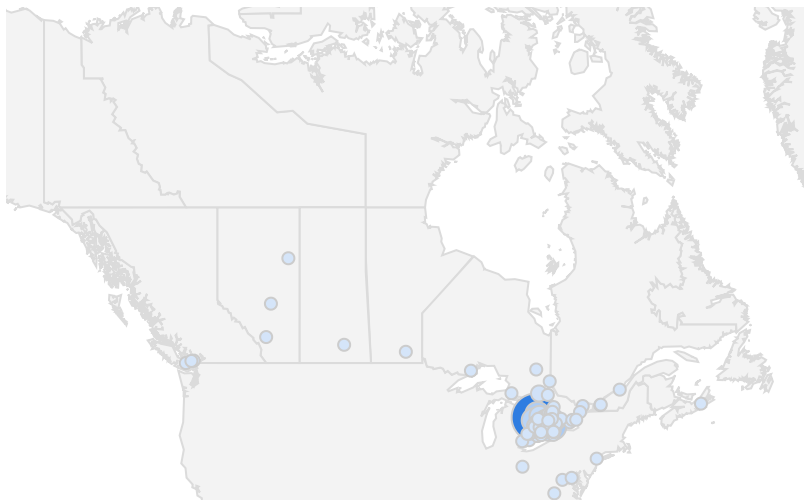

## TOP EMPLOYERS & AGENCIES

EMPLOYER	POSTINGS ▾
Grey Bruce Health Services	55
Bruce Power	50
Corporation of the County of Bruce	47
The Supreme Cannabis Company	46
VPI	46
Municipality of Northern Bruce Peninsula	39
Municipality of Arran Elderslie	36
The Organization of Canadian Nuclear Indu...	36
Kinectrics	36
CareerJet	32
Library Services	29
Bluewater District School Board	29
Town of Saugeen Shores	29
Parks Canada	28
County of Bruce	27

## WEBSITE TRAFFIC BY LOCATION

	City	Users	Pageviews ▾
1.	Saugeen Shores	95	1,610
2.	(not set)	38	558
3.	Hanover	27	453
4.	Toronto	30	415
5.	South Bruce Peninsula	25	408
6.	Kincardine	25	312
7.	Kitchener	12	210
8.	Brampton	18	172
9.	Hamilton	15	140
10.	Waterloo	5	134
11.	Wingham	7	108
12.	Listowel	15	100
13.	Erin	7	90
14.	Cambridge	4	84
15.	Burlington	4	72
16.	Mississauga	6	71
17.	Owen Sound	10	70
18.	London	8	51
19.	Greater Sudbury	4	47
20.	Durham	8	43
21.	Minto	3	34

1 - 72 / 72 < >

**NOTE:** The website data by location is data collected by Google Analytics and cannot be filtered using the age range, gender or tool filters at the top of the page.