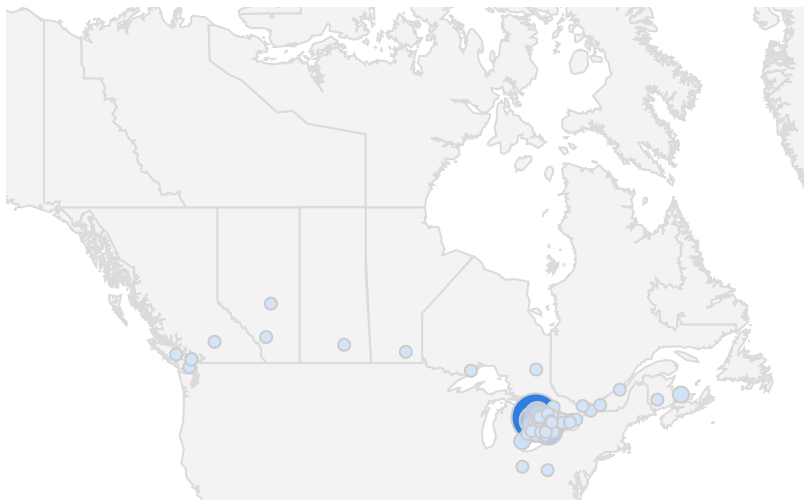

FILTER

AGE GROUP ▾

GENDER ▾

TOOL ▾

WEBSITE TRAFFIC BY LOCATION

	City	Users	Pageviews ▾
1.	Saugeen Shores	60	850
2.	(not set)	39	434
3.	Kincardine	21	338
4.	Hamilton	16	256
5.	Hanover	13	245
6.	South Bruce Peninsula	16	174
7.	Toronto	21	150
8.	Brampton	10	136
9.	Barrie	3	126
10.	Owen Sound	15	118
11.	Huron East	2	90
12.	Goderich	7	84
13.	Kitchener	5	82
14.	London	4	65
15.	Erin	5	62
16.	Wingham	5	50
17.	Cambridge	6	36
18.	Summerside	1	34
19.	The Blue Mountains	2	30
20.	Guelph	4	28
21.	Waterloo	3	24

1 - 59 / 59 < >

JOB-SEEKER REFERRALS

Job Postings
763

Employers
251

Services
2