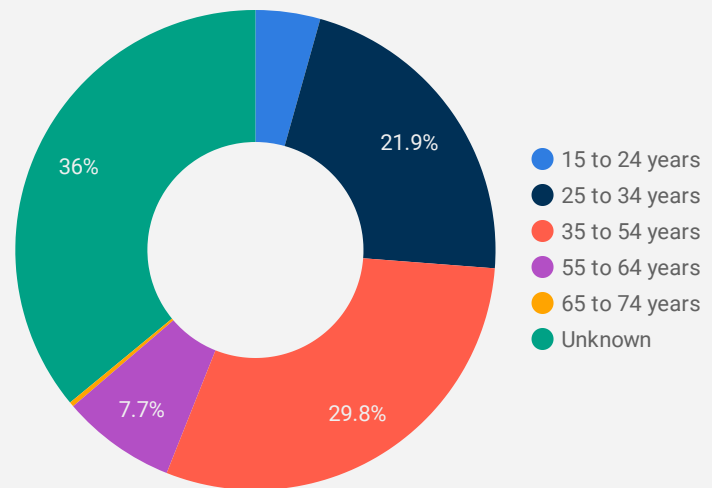

INTERACTIONS BY AGE GROUP