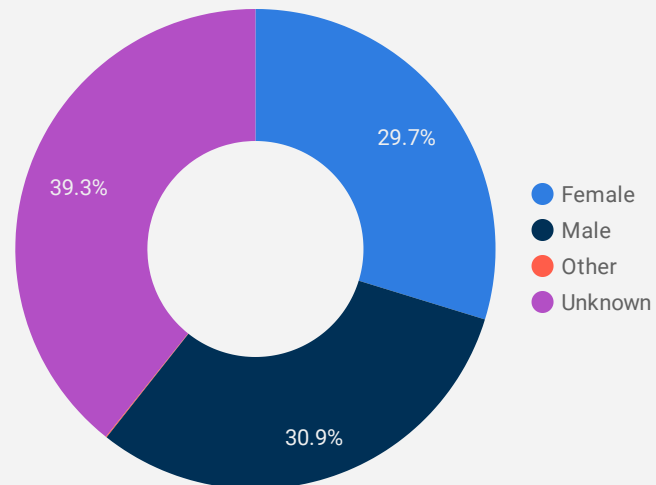

INTERACTIONS BY GENDER

Source: Job search data is collected from user interactions with the job finding tools on the jobsinbruce.ca website.