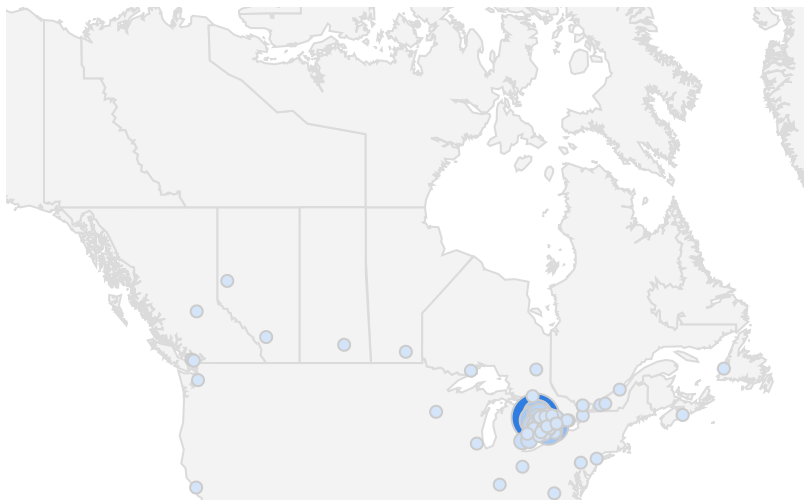

## WEBSITE TRAFFIC BY LOCATION

	City	Users	Pageviews ▾
1.	Saugeen Shores	47	769
2.	Hanover	17	406
3.	(not set)	22	352
4.	Toronto	26	324
5.	Hamilton	16	262
6.	Kincardine	22	222
7.	South Bruce Peninsula	17	197
8.	Owen Sound	7	142
9.	Chesley	3	124
10.	Huron East	2	104
11.	Goderich	7	96
12.	Kitchener	7	80
13.	London	4	72
14.	Barrie	4	66
15.	Erin	2	64
16.	Brampton	7	60
17.	Chatham-Kent	2	48
18.	Stratford	2	42
19.	Minto	2	42
20.	Mississauga	2	40
21.	Wingham	2	36

1 - 53 / 53 < >

1 1,162

**NOTE:** The website data by location is data collected by Google Analytics and cannot be filtered using the age range, gender or tool filters at the top of the page.