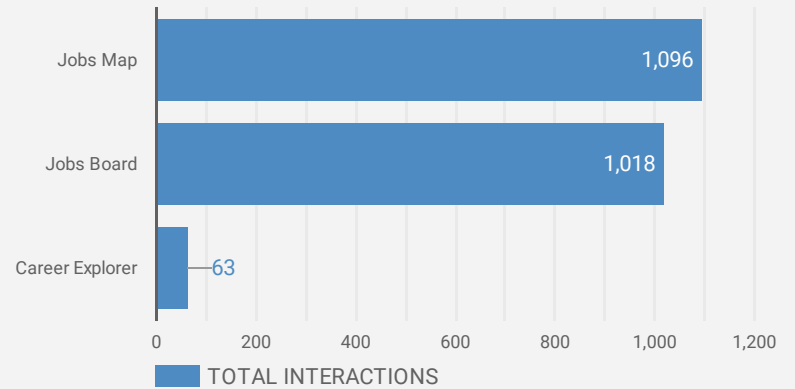

1 - 53 / 53 < >

1 1,162

**NOTE:** The website data by location is data collected by Google Analytics and cannot be filtered using the age range, gender or tool filters at the top of the page.

## JOB-SEEKER REFERRALS

Job Postings  
**766**

Employers  
**273**

Services  
**8**

## INTERACTIONS BY TOOL

**2,177**

## INTERACTIONS BY AGE GROUP