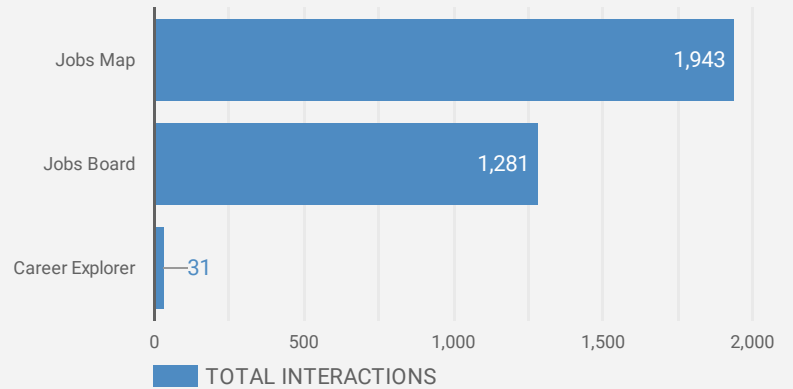

1 - 59 / 59 < >

2 2,787

**NOTE:** The website data by location is data collected by Google Analytics and cannot be filtered using the age range, gender or tool filters at the top of the page.

## JOB-SEEKER REFERRALS

Job Postings  
**884**

Employers  
**276**

Services  
**30**

## INTERACTIONS BY TOOL

**3,255**

## INTERACTIONS BY AGE GROUP