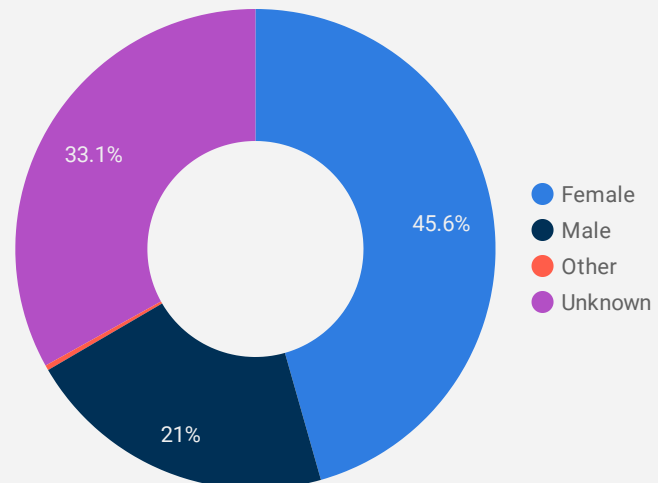

INTERACTIONS BY GENDER

Source: Job search data is collected from user interactions with the job finding tools on the jobsinbruce.ca website.