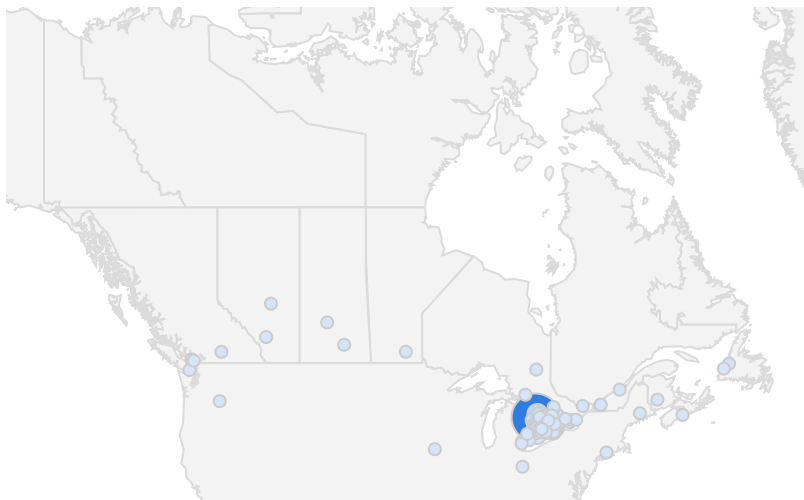

## WEBSITE TRAFFIC BY LOCATION

	City	Users	Pageviews ▾
1.	Saugeen Shores	70	1,649
2.	(not set)	39	849
3.	Hanover	18	351
4.	Toronto	33	324
5.	South Bruce Peninsula	24	216
6.	Kitchener	9	186
7.	Kincardine	20	138
8.	Hamilton	10	114
9.	St. Thomas	1	90
10.	London	5	88
11.	Brampton	9	80
12.	Owen Sound	10	79
13.	Kawartha Lakes	7	66
14.	Erin	3	40
15.	Durham	4	32
16.	Windsor	3	31
17.	Huron East	3	26
18.	Barrie	2	26
19.	Minto	2	24
20.	Burlington	1	24
21.	Markham	2	14

1 - 59 / 59 < >

2 2,787

**NOTE:** The website data by location is data collected by Google Analytics and cannot be filtered using the age range, gender or tool filters at the top of the page.