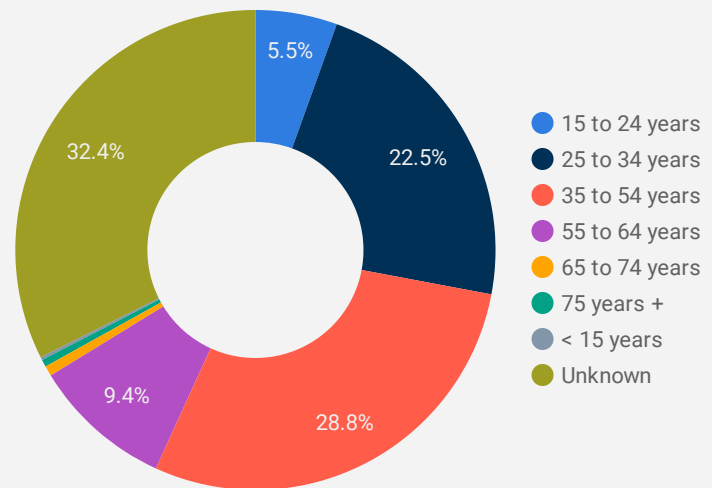

INTERACTIONS BY AGE GROUP