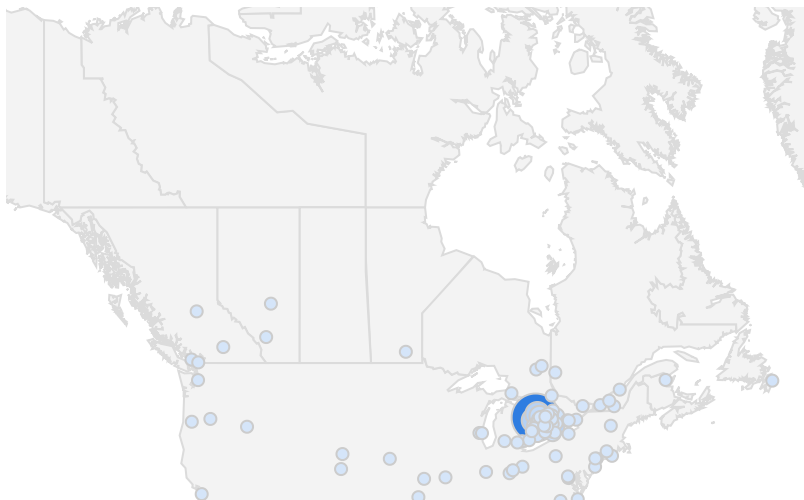

FILTER

AGE GROUP ▾

GENDER ▾

TOOL ▾

WEBSITE TRAFFIC BY LOCATION

	City	Users	Pageviews ▾
1.	Saugeen Shores	102	1,827
2.	(not set)	55	678
3.	Hanover	28	434
4.	Kincardine	27	344
5.	South Bruce Peninsula	27	256
6.	Toronto	26	196
7.	Owen Sound	14	164
8.	Mississauga	2	121
9.	Caledon	3	104
10.	Hamilton	11	86
11.	Guelph	4	80
12.	Pelham	1	64
13.	Brampton	11	62
14.	Durham	9	59
15.	Kawartha Lakes	4	56
16.	Kitchener	5	46
17.	Waterloo	7	34
18.	St. Thomas	2	32
19.	Oakville	1	26
20.	Milton	1	24
21.	Vaughan	4	22

1 - 53 / 53 < >

JOB-SEEKER REFERRALS

Job Postings
1,161

Employers
264

Services
14