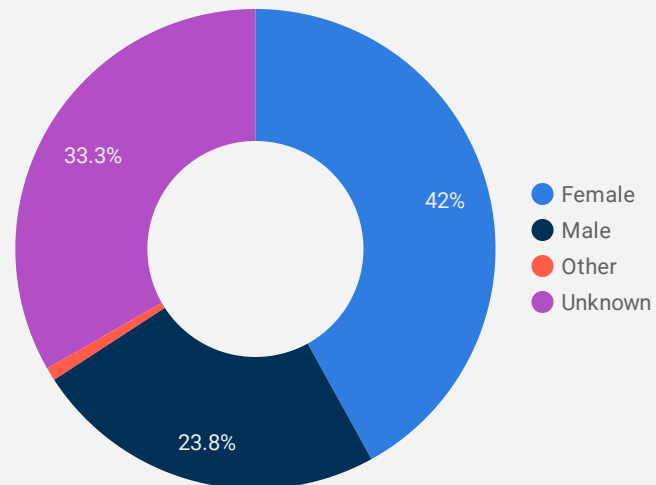

1 - 62 / 62 < >

1 1,725

NOTE: The website data by location is data collected by Google Analytics and cannot be filtered using the age range, gender or tool filters at the top of the page.

JOB-SEEKER REFERRALS

Job Postings
1,071

Employers
300

Services
27

INTERACTIONS BY TOOL

3,894

INTERACTIONS BY AGE GROUP

INTERACTIONS BY GENDER

Source: Job search data is collected from user interactions with the job finding tools on the jobsinbruce.ca website.