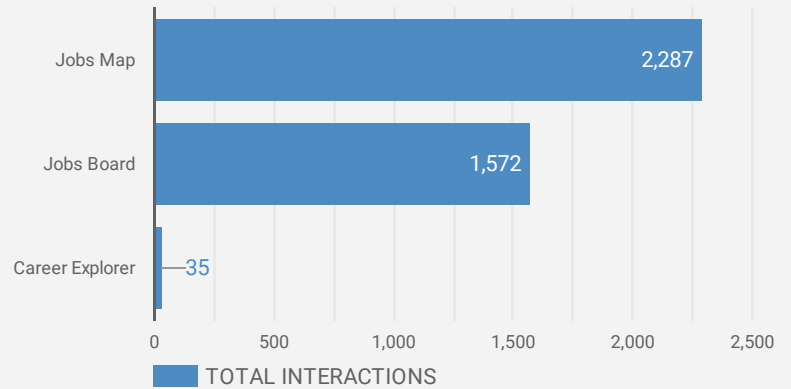

1 - 50 / 143 < >

FILTER

AGE GROUP ▾

GENDER ▾

TOOL ▾

WEBSITE TRAFFIC BY LOCATION

	City	Users	Pageviews ▾
1.	Saugeen Shores	74	1,158
2.	Toronto	69	463
3.	(not set)	31	379
4.	Kawartha Lakes	4	306
5.	Hanover	19	273
6.	Kincardine	23	252
7.	Brampton	24	245
8.	South Bruce Peninsula	17	238
9.	Hamilton	21	230
10.	Port Elgin	14	154
11.	Mississauga	17	116
12.	Owen Sound	12	111
13.	London	9	98
14.	Burlington	6	84
15.	Durham	8	72
16.	Oakville	3	70
17.	Kitchener	5	52
18.	Guelph	5	40
19.	Minto	1	40
20.	Milton	4	34
21.	Kendal	1	32

1 - 62 / 62 < >

1 1,725

NOTE: The website data by location is data collected by Google Analytics and cannot be filtered using the age range, gender or tool filters at the top of the page.

JOB-SEEKER REFERRALS

Job Postings
1,071

Employers
300

Services
27

INTERACTIONS BY TOOL

3,894

INTERACTIONS BY AGE GROUP

INTERACTIONS BY GENDER

Source: Job search data is collected from user interactions with the job finding tools on the jobsinbruce.ca website.