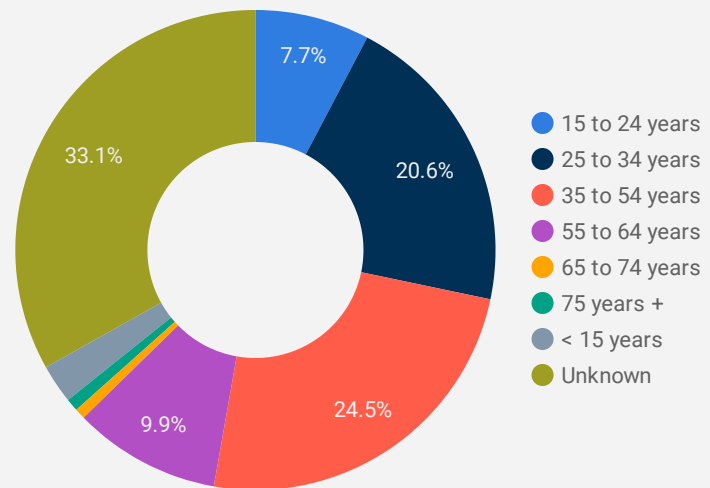

1 - 62 / 62 < >

1 1,725

NOTE: The website data by location is data collected by Google Analytics and cannot be filtered using the age range, gender or tool filters at the top of the page.

JOB-SEEKER REFERRALS

Job Postings
1,071

Employers
300

Services
27

INTERACTIONS BY TOOL

3,894

INTERACTIONS BY AGE GROUP

INTERACTIONS BY GENDER

Source: Job search data is collected from user interactions with the job finding tools on the jobsinbruce.ca website.